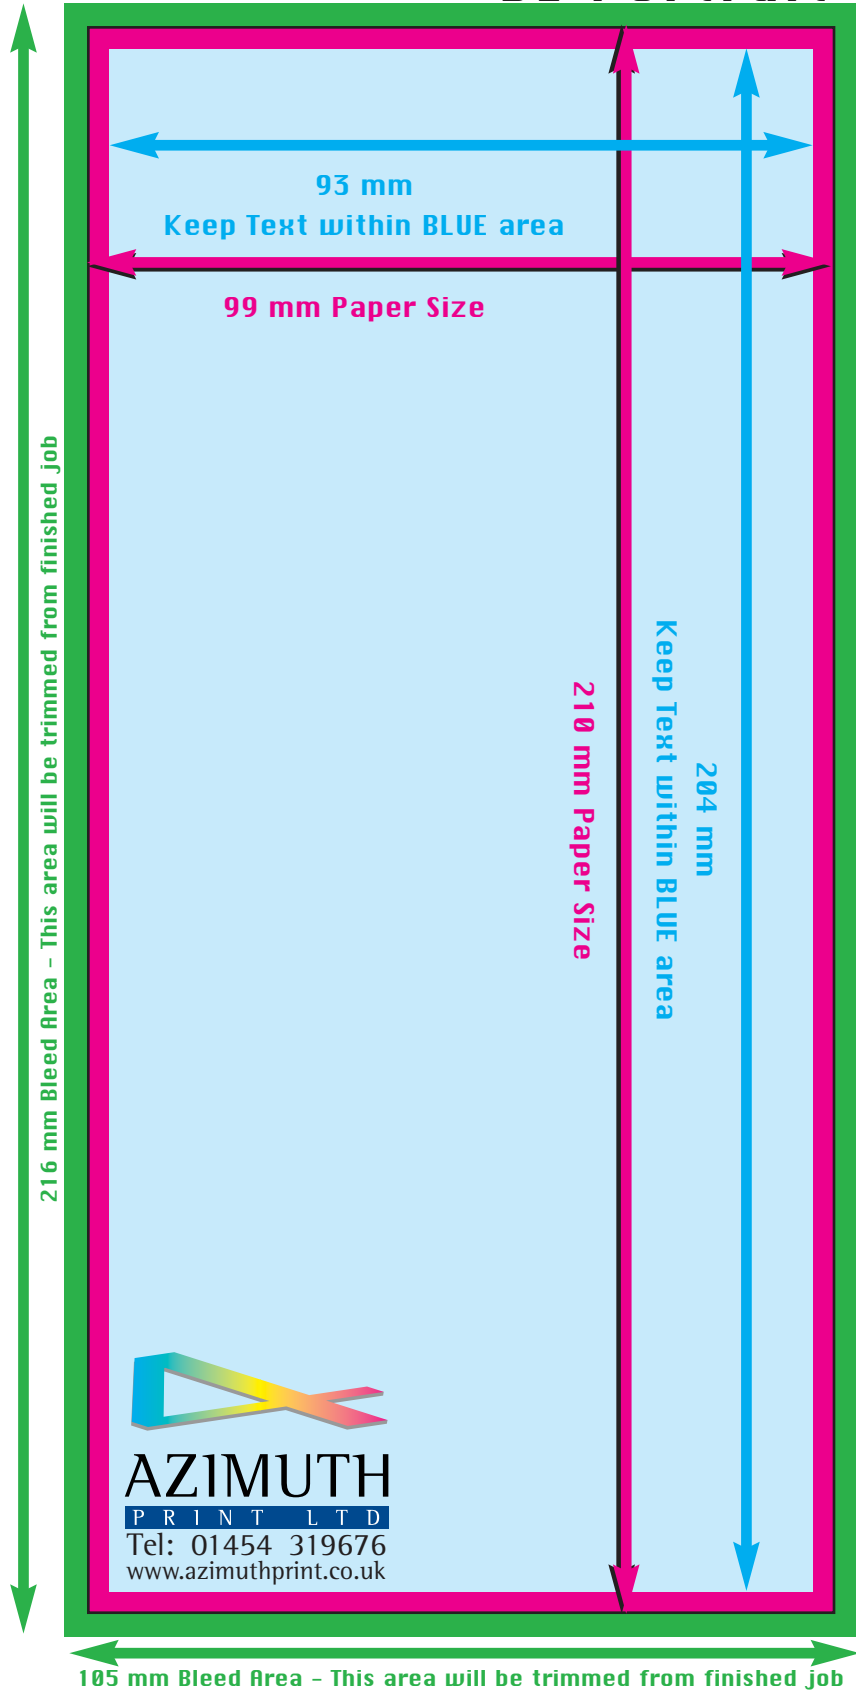

# DL Portrait

216 mm Bleed Area - This area will be trimmed from finished job

93 mm  
Keep Text within BLUE area

99 mm Paper Size

210 mm Paper Size

204 mm  
Keep Text within BLUE area

**AZIMUTH**

PRINT LTD

Tel: 01454 319676

[www.azimuthprint.co.uk](http://www.azimuthprint.co.uk)

105 mm Bleed Area - This area will be trimmed from finished job