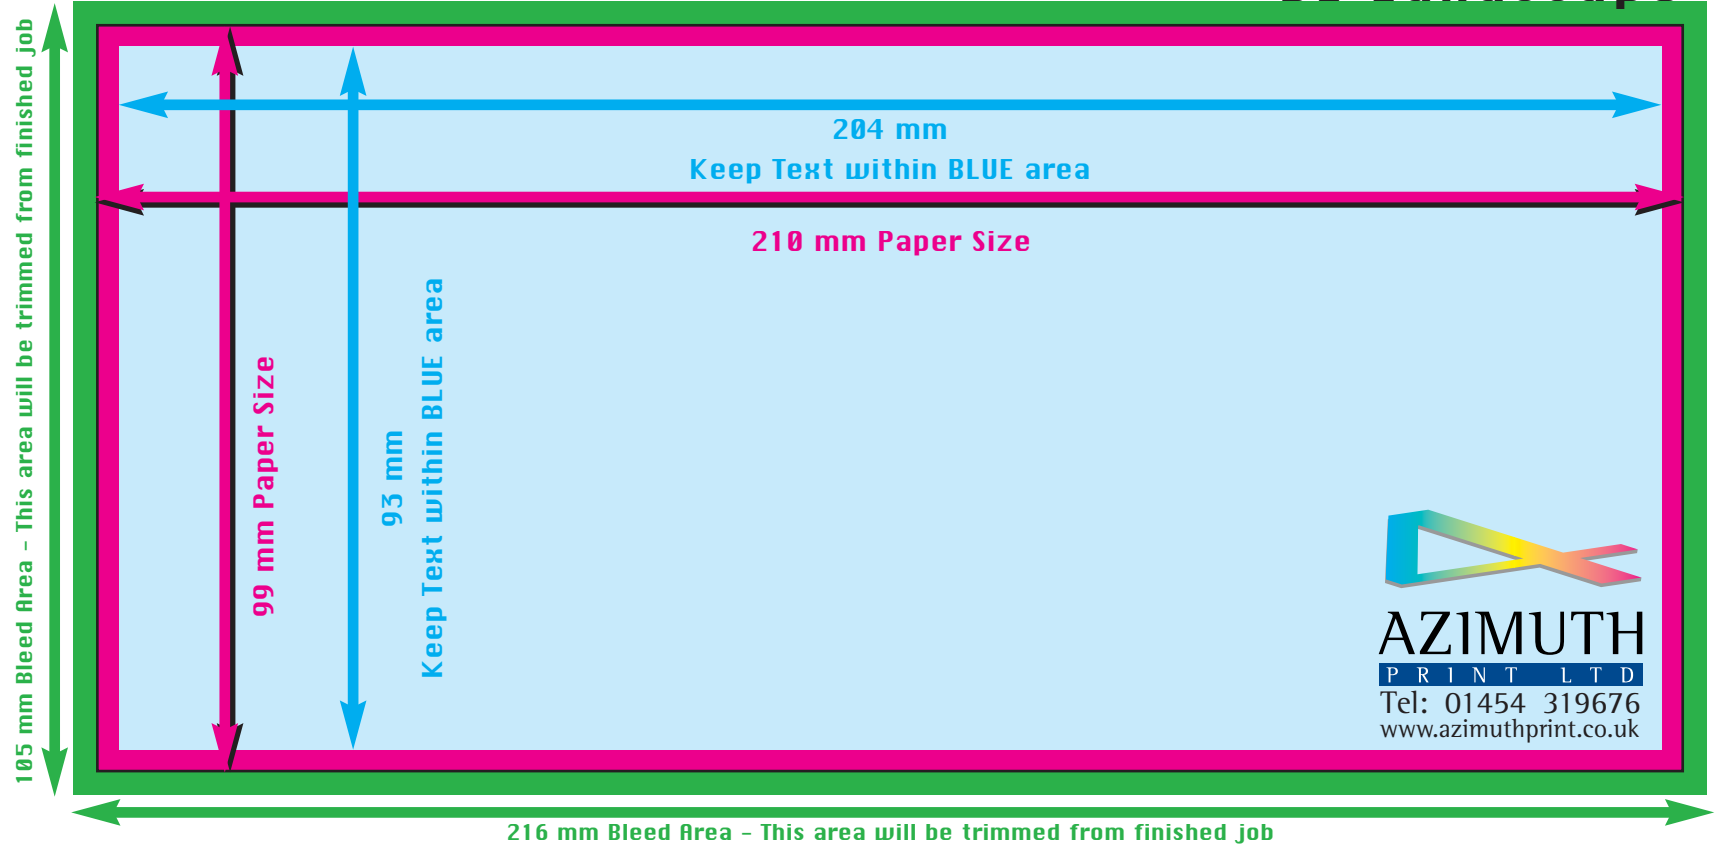

DL Landscape

AZIMUTH

PRINT LTD

Tel: 01454 319676

www.azimuthprint.co.uk