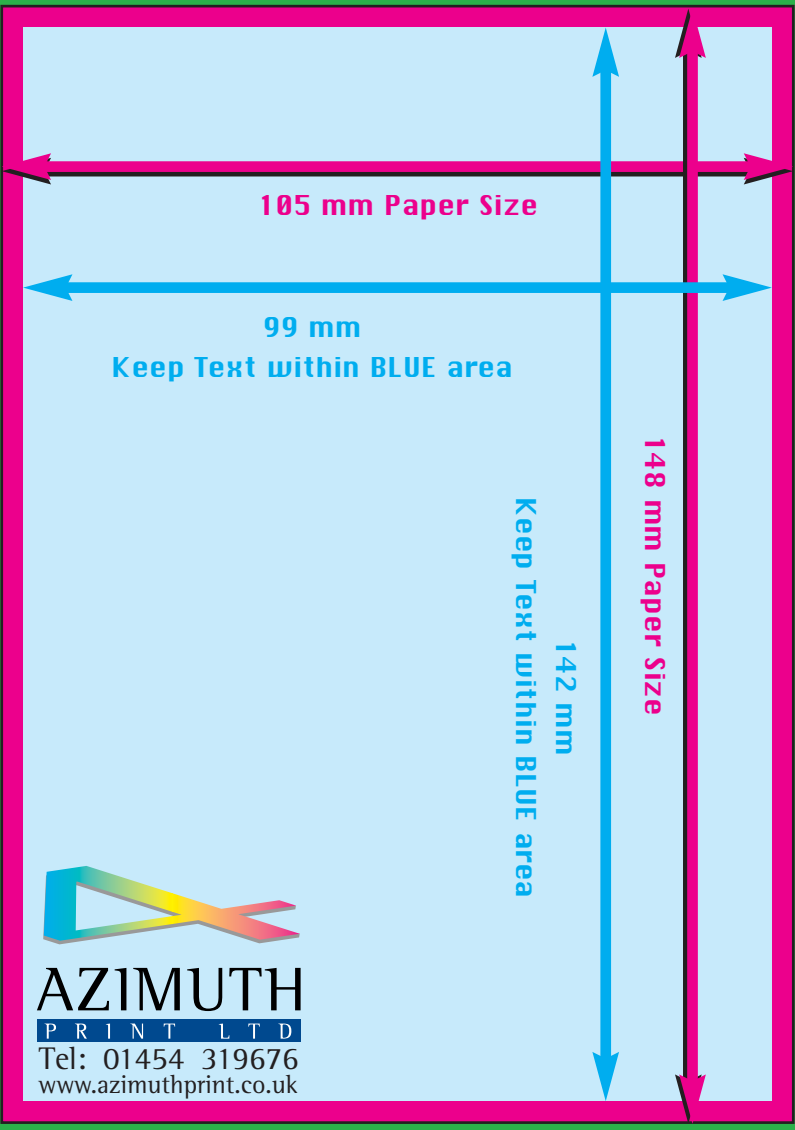

A6 Portrait

154 mm Bleed Area - This area will be trimmed from finished job

105 mm Paper Size

99 mm
Keep Text within BLUE area

142 mm
Keep Text within BLUE area

148 mm Paper Size

AZIMUTH
PRINT LTD
Tel: 01454 319676
www.azimuthprint.co.uk

111 mm Bleed Area - This area will be trimmed from finished job