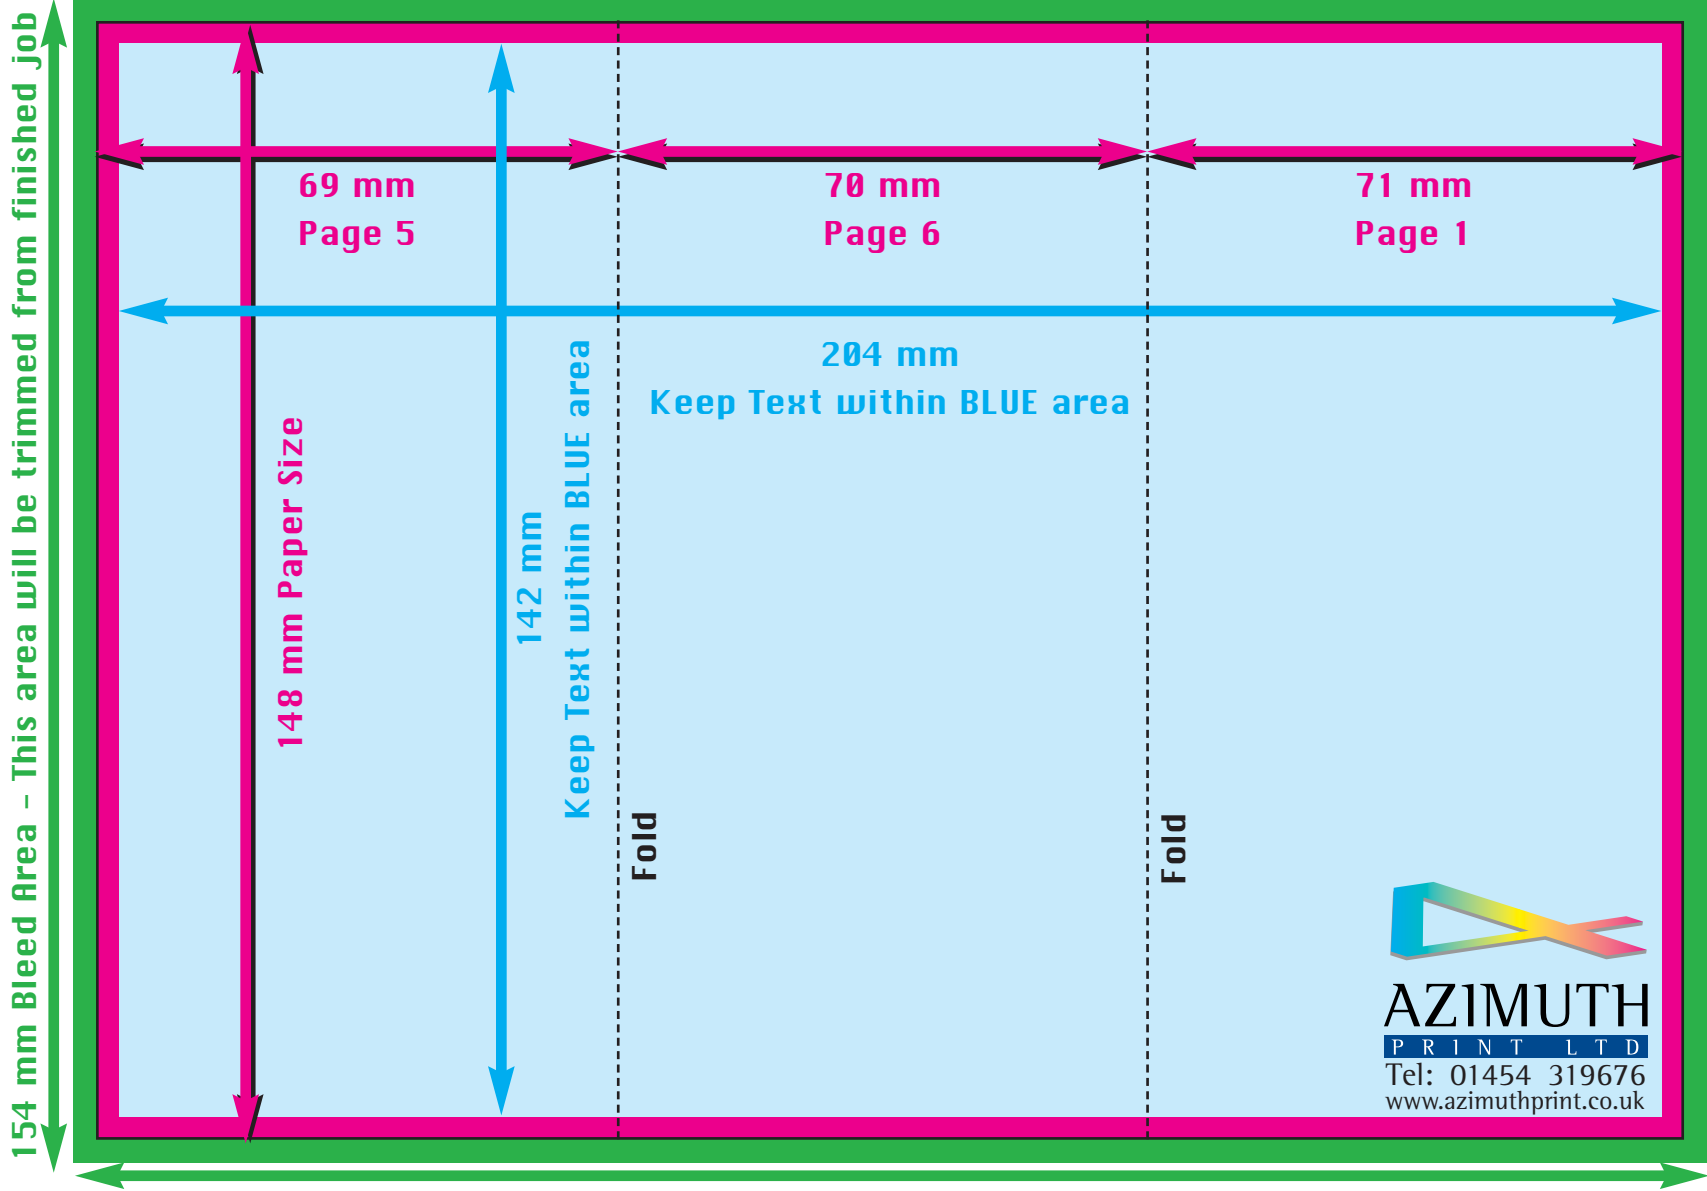

A5 Folded to 1/3A5 - Outer

69 mm
Page 5

70 mm
Page 6

71 mm
Page 1

148 mm Paper Size

142 mm

Keep Text within BLUE area

204 mm

Keep Text within BLUE area

Fold

Fold

AZIMUTH
PRINT LTD
Tel: 01454 319676
www.azimuthprint.co.uk

216 mm Bleed Area - This area will be trimmed from finished job

154 mm Bleed Area - This area will be trimmed from finished job

A5 Folded to 1/3A5 - Inner

71 mm
Page 2

70 mm
Page 3

69 mm
Page 4

148 mm Paper Size

142 mm

Keep Text within BLUE area

204 mm