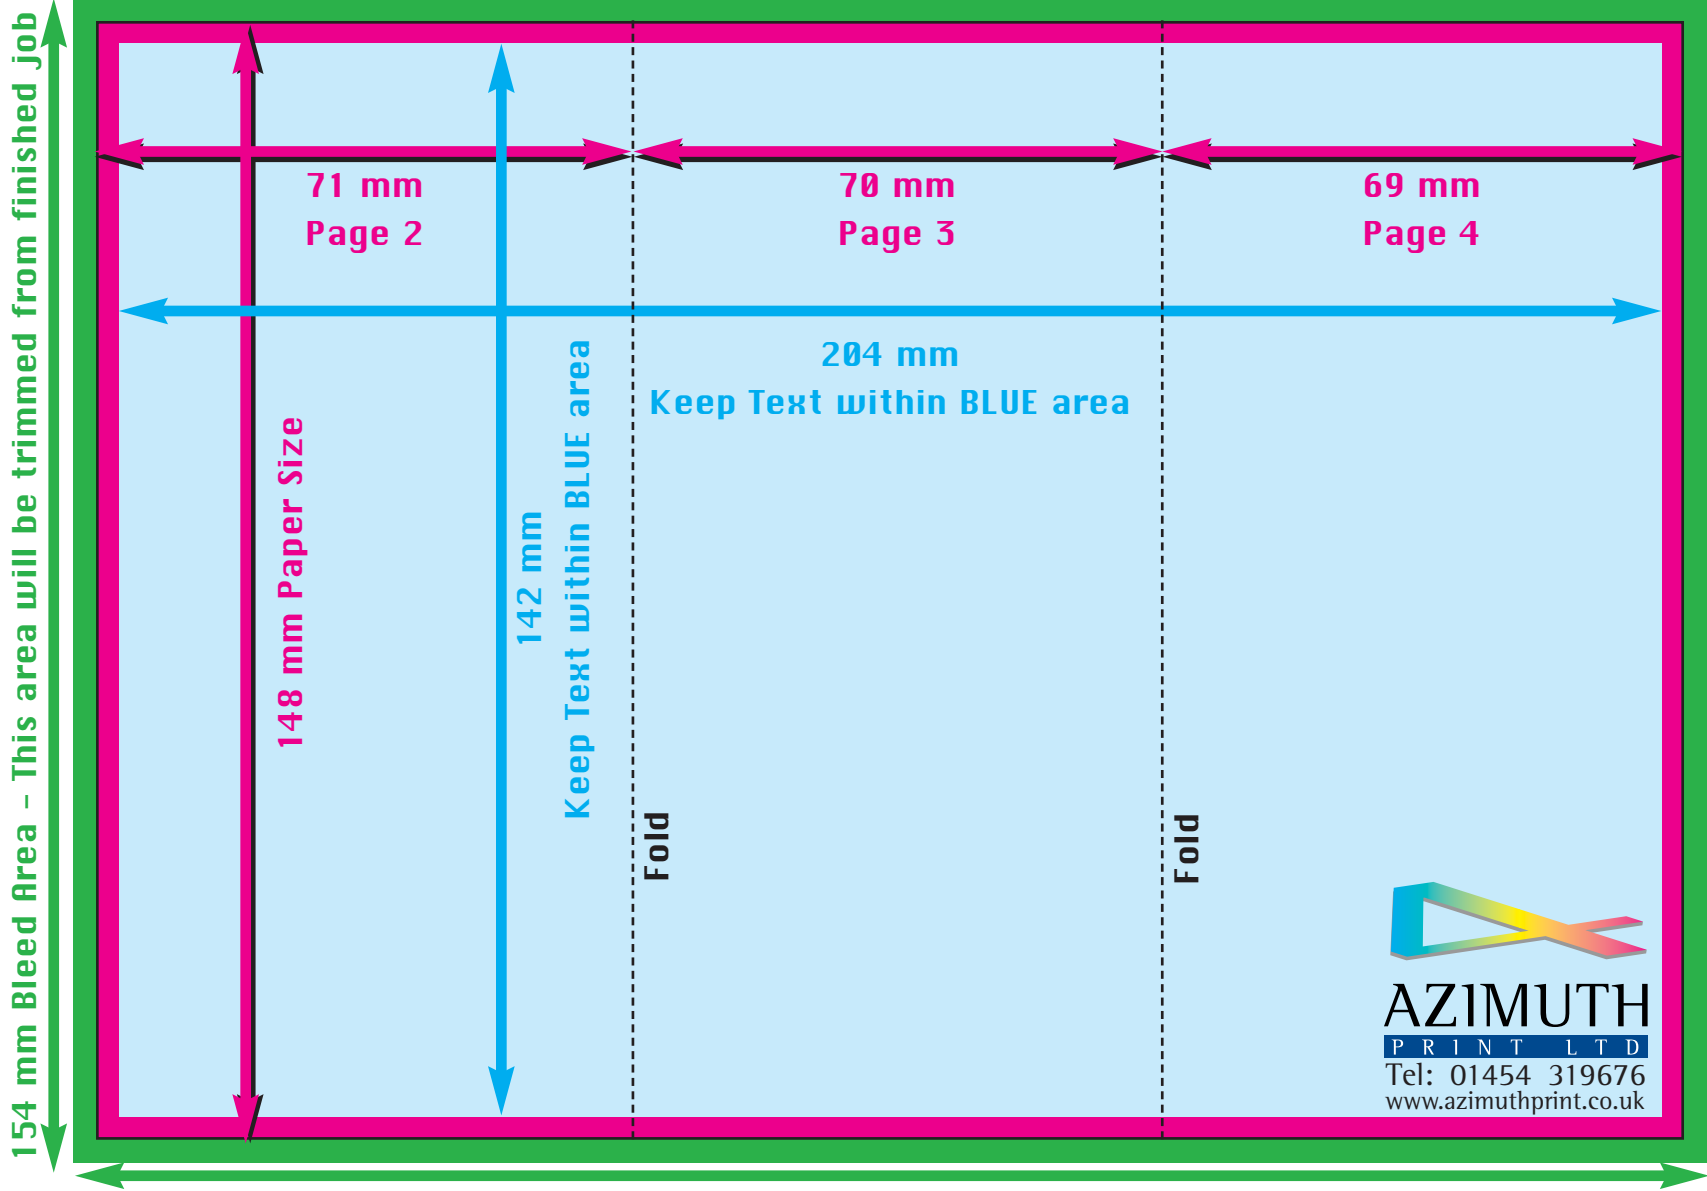

A5 Folded to 1/3A5 - Outer

69 mm
Page 5

70 mm
Page 6

71 mm
Page 1

148 mm Paper Size

142 mm

Keep Text within BLUE area

204 mm

Keep Text within BLUE area

Fold

Fold

AZIMUTH
PRINT LTD
Tel: 01454 319676
www.azimuthprint.co.uk

216 mm Bleed Area - This area will be trimmed from finished job

154 mm Bleed Area - This area will be trimmed from finished job

A5 Folded to 1/3A5 - Inner

71 mm
Page 2

70 mm
Page 3

69 mm
Page 4

148 mm Paper Size

142 mm

Keep Text within BLUE area

204 mm