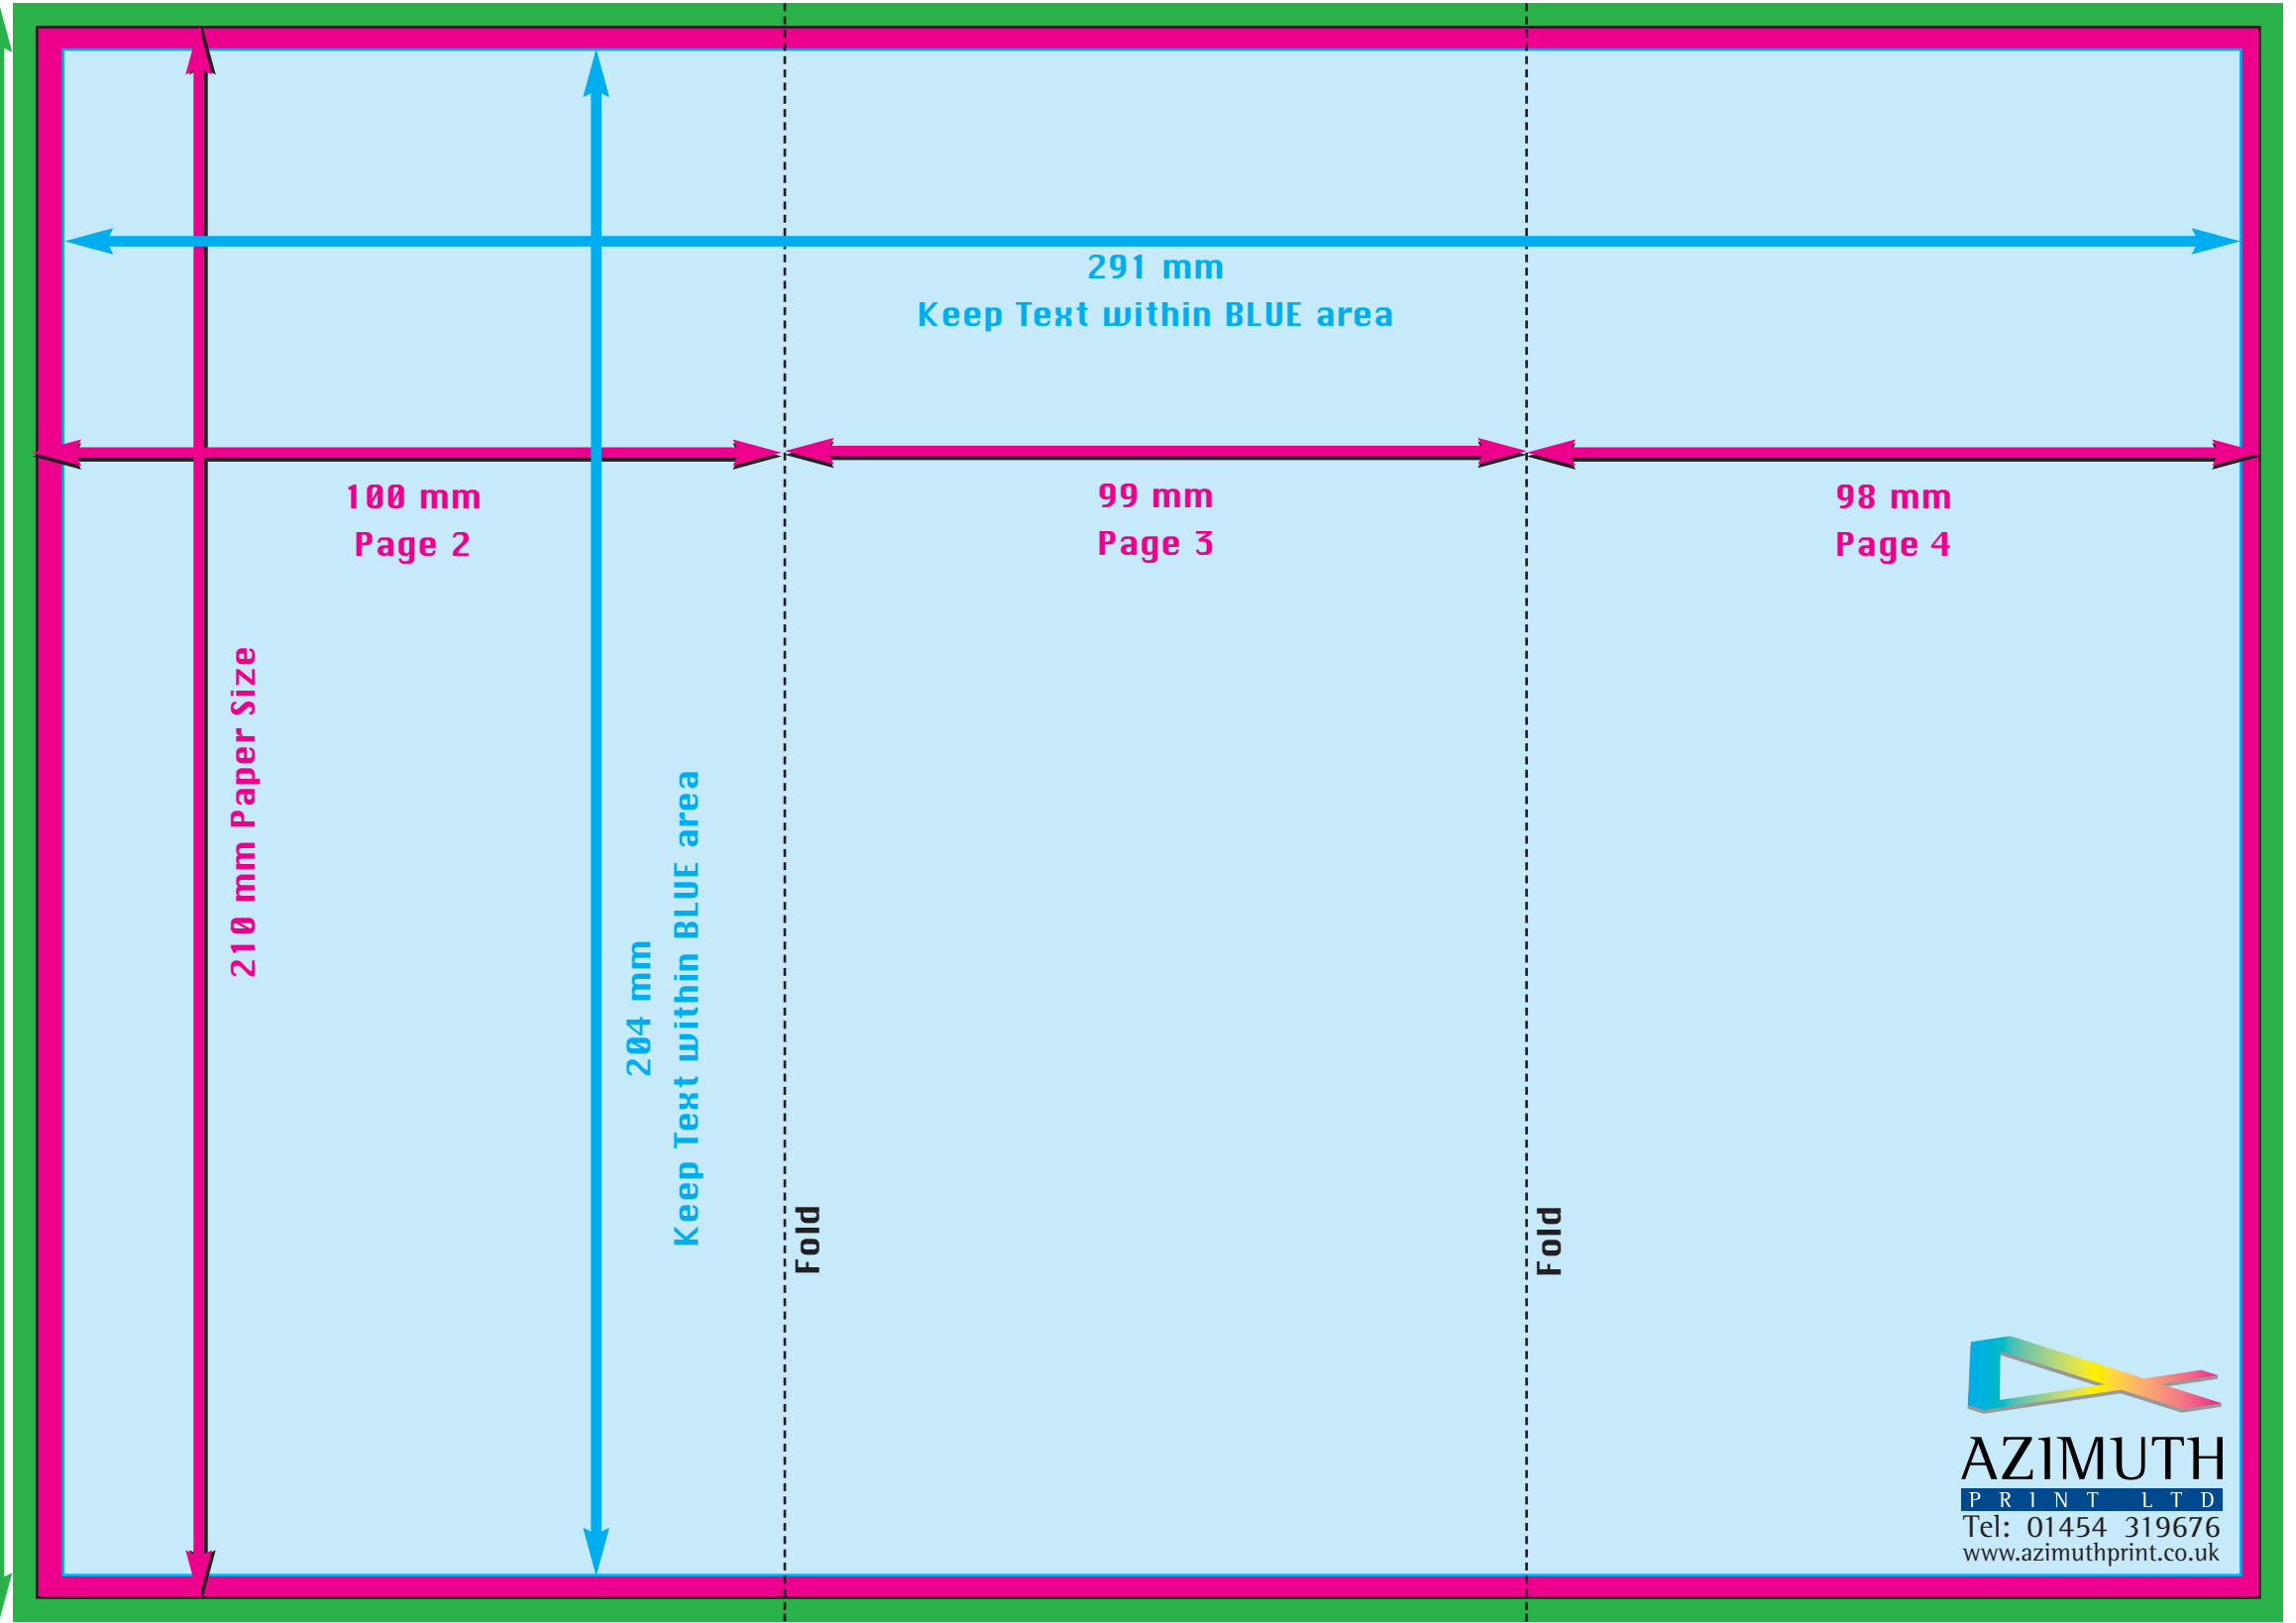

A4 Folded to 1/3A4 - OUTER

216 mm Bleed Area - This area will be trimmed from finished job

303 mm Bleed Area - This area will be trimmed from finished job

210 mm Paper Size

98 mm
Page 5

99 mm
Page 6

100 mm
Page 1

291 mm
Keep Text within BLUE area

204 mm
Keep Text within BLUE area

Fold

Fold

AZIMUTH
PRINT LTD
Tel: 01454 319676
www.azimuthprint.co.uk

A4 Folded to 1/3A4 - INNER

216 mm Bleed Area - This area will be trimmed from finished job

303 mm Bleed Area - This area will be trimmed from finished job

AZIMUTH
PRINT LTD
Tel: 01454 319676
www.azimuthprint.co.uk