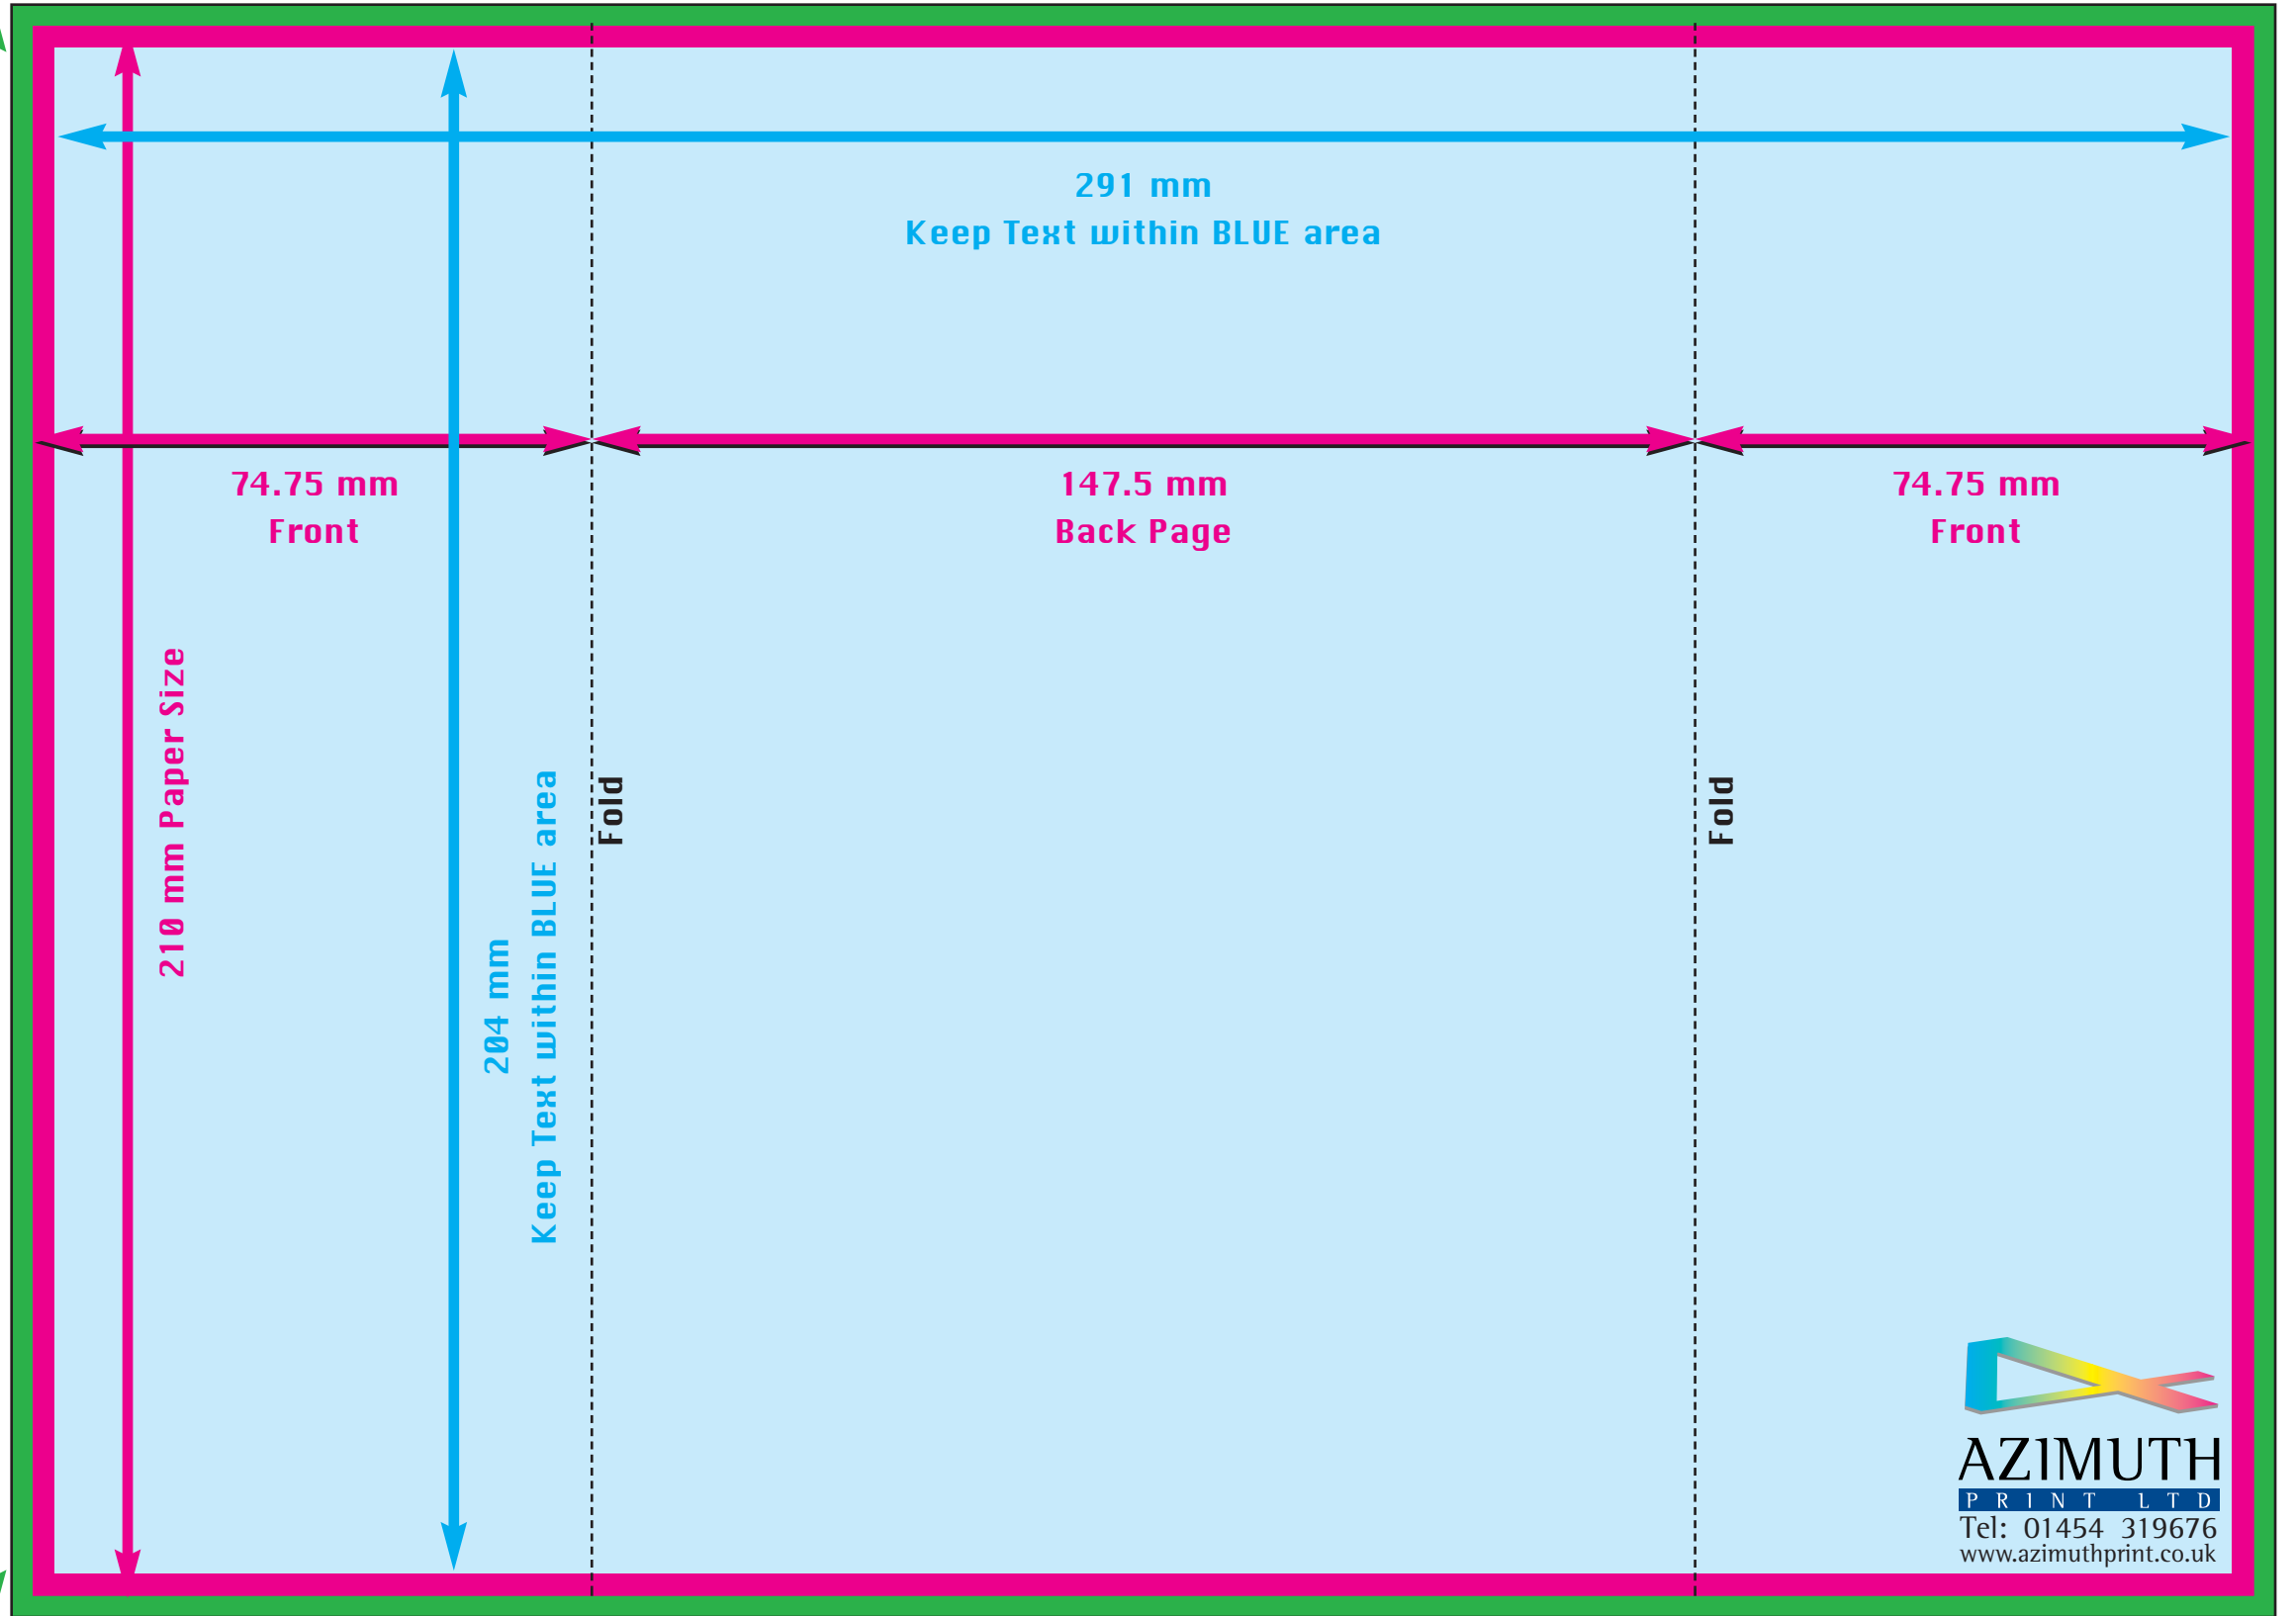

A4 Gatefold - OUTER

216 mm Bleed Area - This area will be trimmed from finished job

210 mm Paper Size

74.75 mm
Front

204 mm

Keep Text within BLUE area

Fold

291 mm
Keep Text within BLUE area

147.5 mm
Back Page

Fold

74.75 mm
Front

AZIMUTH
PRINT LTD
Tel: 01454 319676
www.azimuthprint.co.uk

303 mm Bleed Area - This area will be trimmed from finished job

A4 Gatefold - INNER

216 mm Bleed Area - This area will be trimmed from finished job

291 mm
Keep Text within BLUE area

74.75 mm
Inside Flap

147.5 mm
Inner

74.75 mm
Inside Flap

210 mm Paper Size

204 mm

Keep Text within BLUE area

Fold

Fold

AZIMUTH
PRINT LTD
Tel: 01454 319676
www.azimuthprint.co.uk

303 mm Bleed Area - This area will be trimmed from finished job