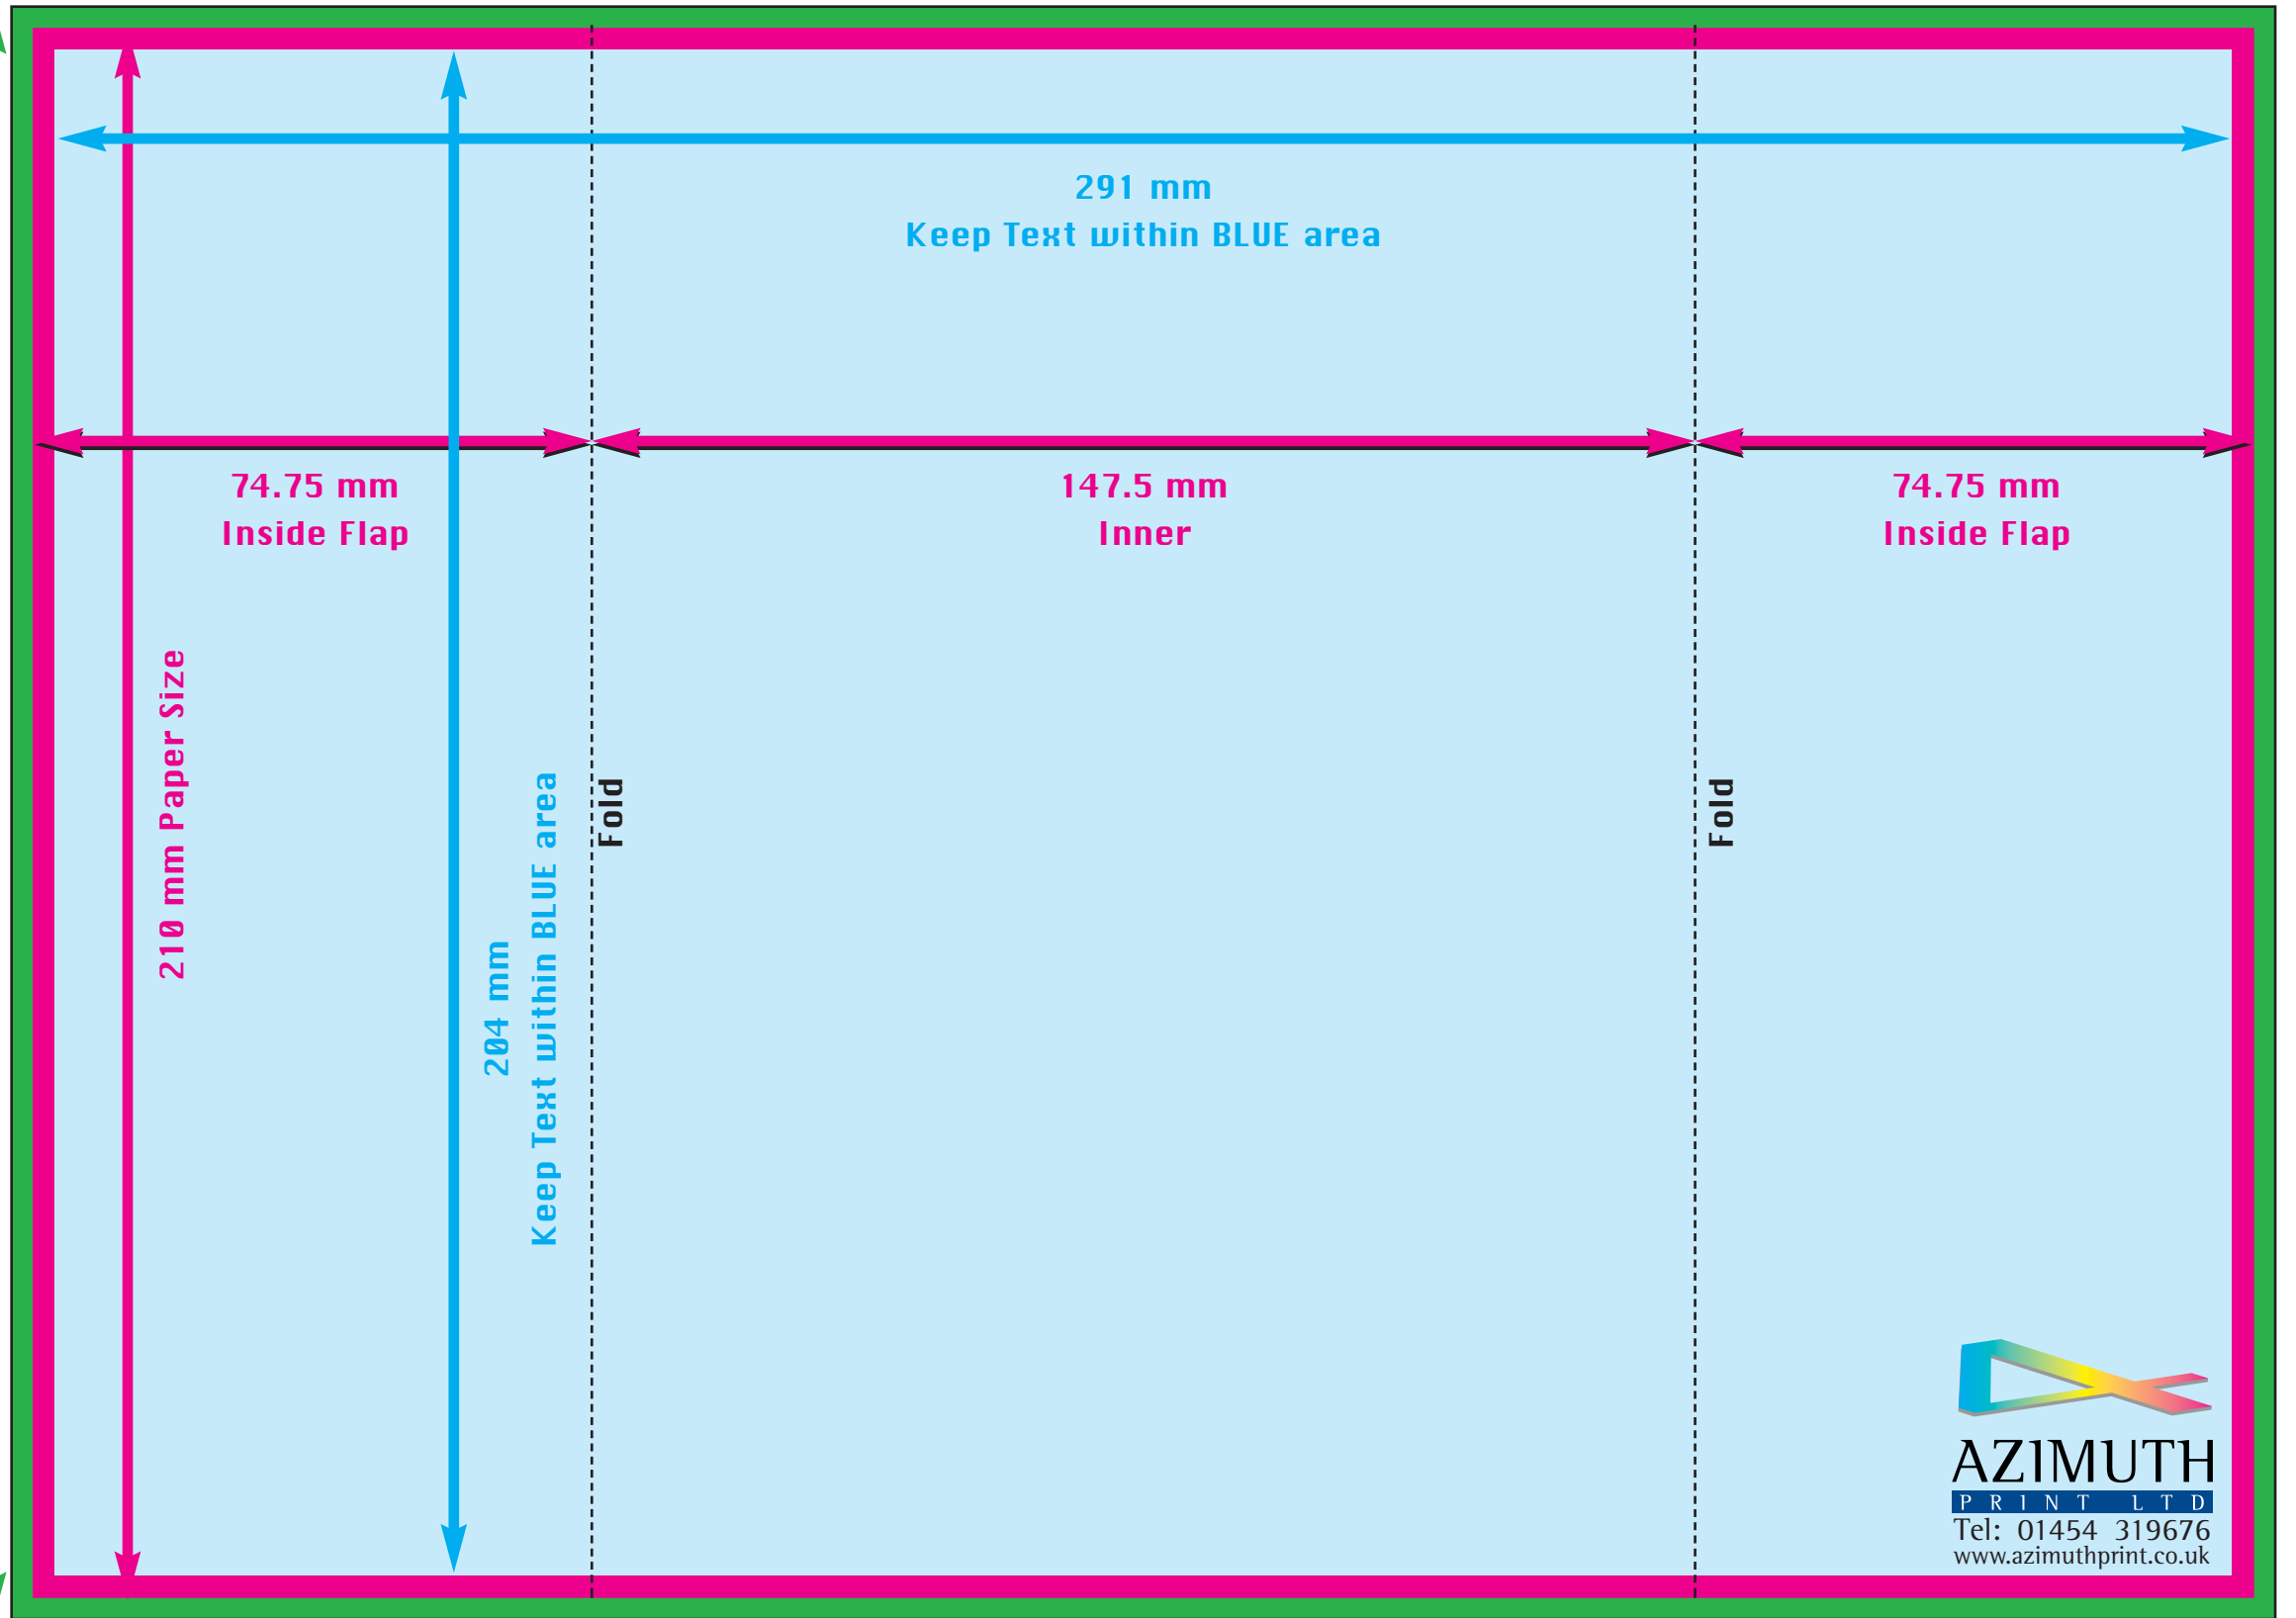

A4 Gatefold - OUTER

216 mm Bleed Area - This area will be trimmed from finished job

210 mm Paper Size

74.75 mm
Front

204 mm

Keep Text within BLUE area

Fold

291 mm
Keep Text within BLUE area

147.5 mm
Back Page

Fold

74.75 mm
Front

AZIMUTH
PRINT LTD
Tel: 01454 319676
www.azimuthprint.co.uk

303 mm Bleed Area - This area will be trimmed from finished job

A4 Gatefold - INNER

216 mm Bleed Area - This area will be trimmed from finished job

291 mm
Keep Text within BLUE area

74.75 mm
Inside Flap

147.5 mm
Inner

74.75 mm
Inside Flap

210 mm Paper Size

204 mm

Keep Text within BLUE area

Fold

Fold

AZIMUTH
PRINT LTD
Tel: 01454 319676
www.azimuthprint.co.uk

303 mm Bleed Area - This area will be trimmed from finished job