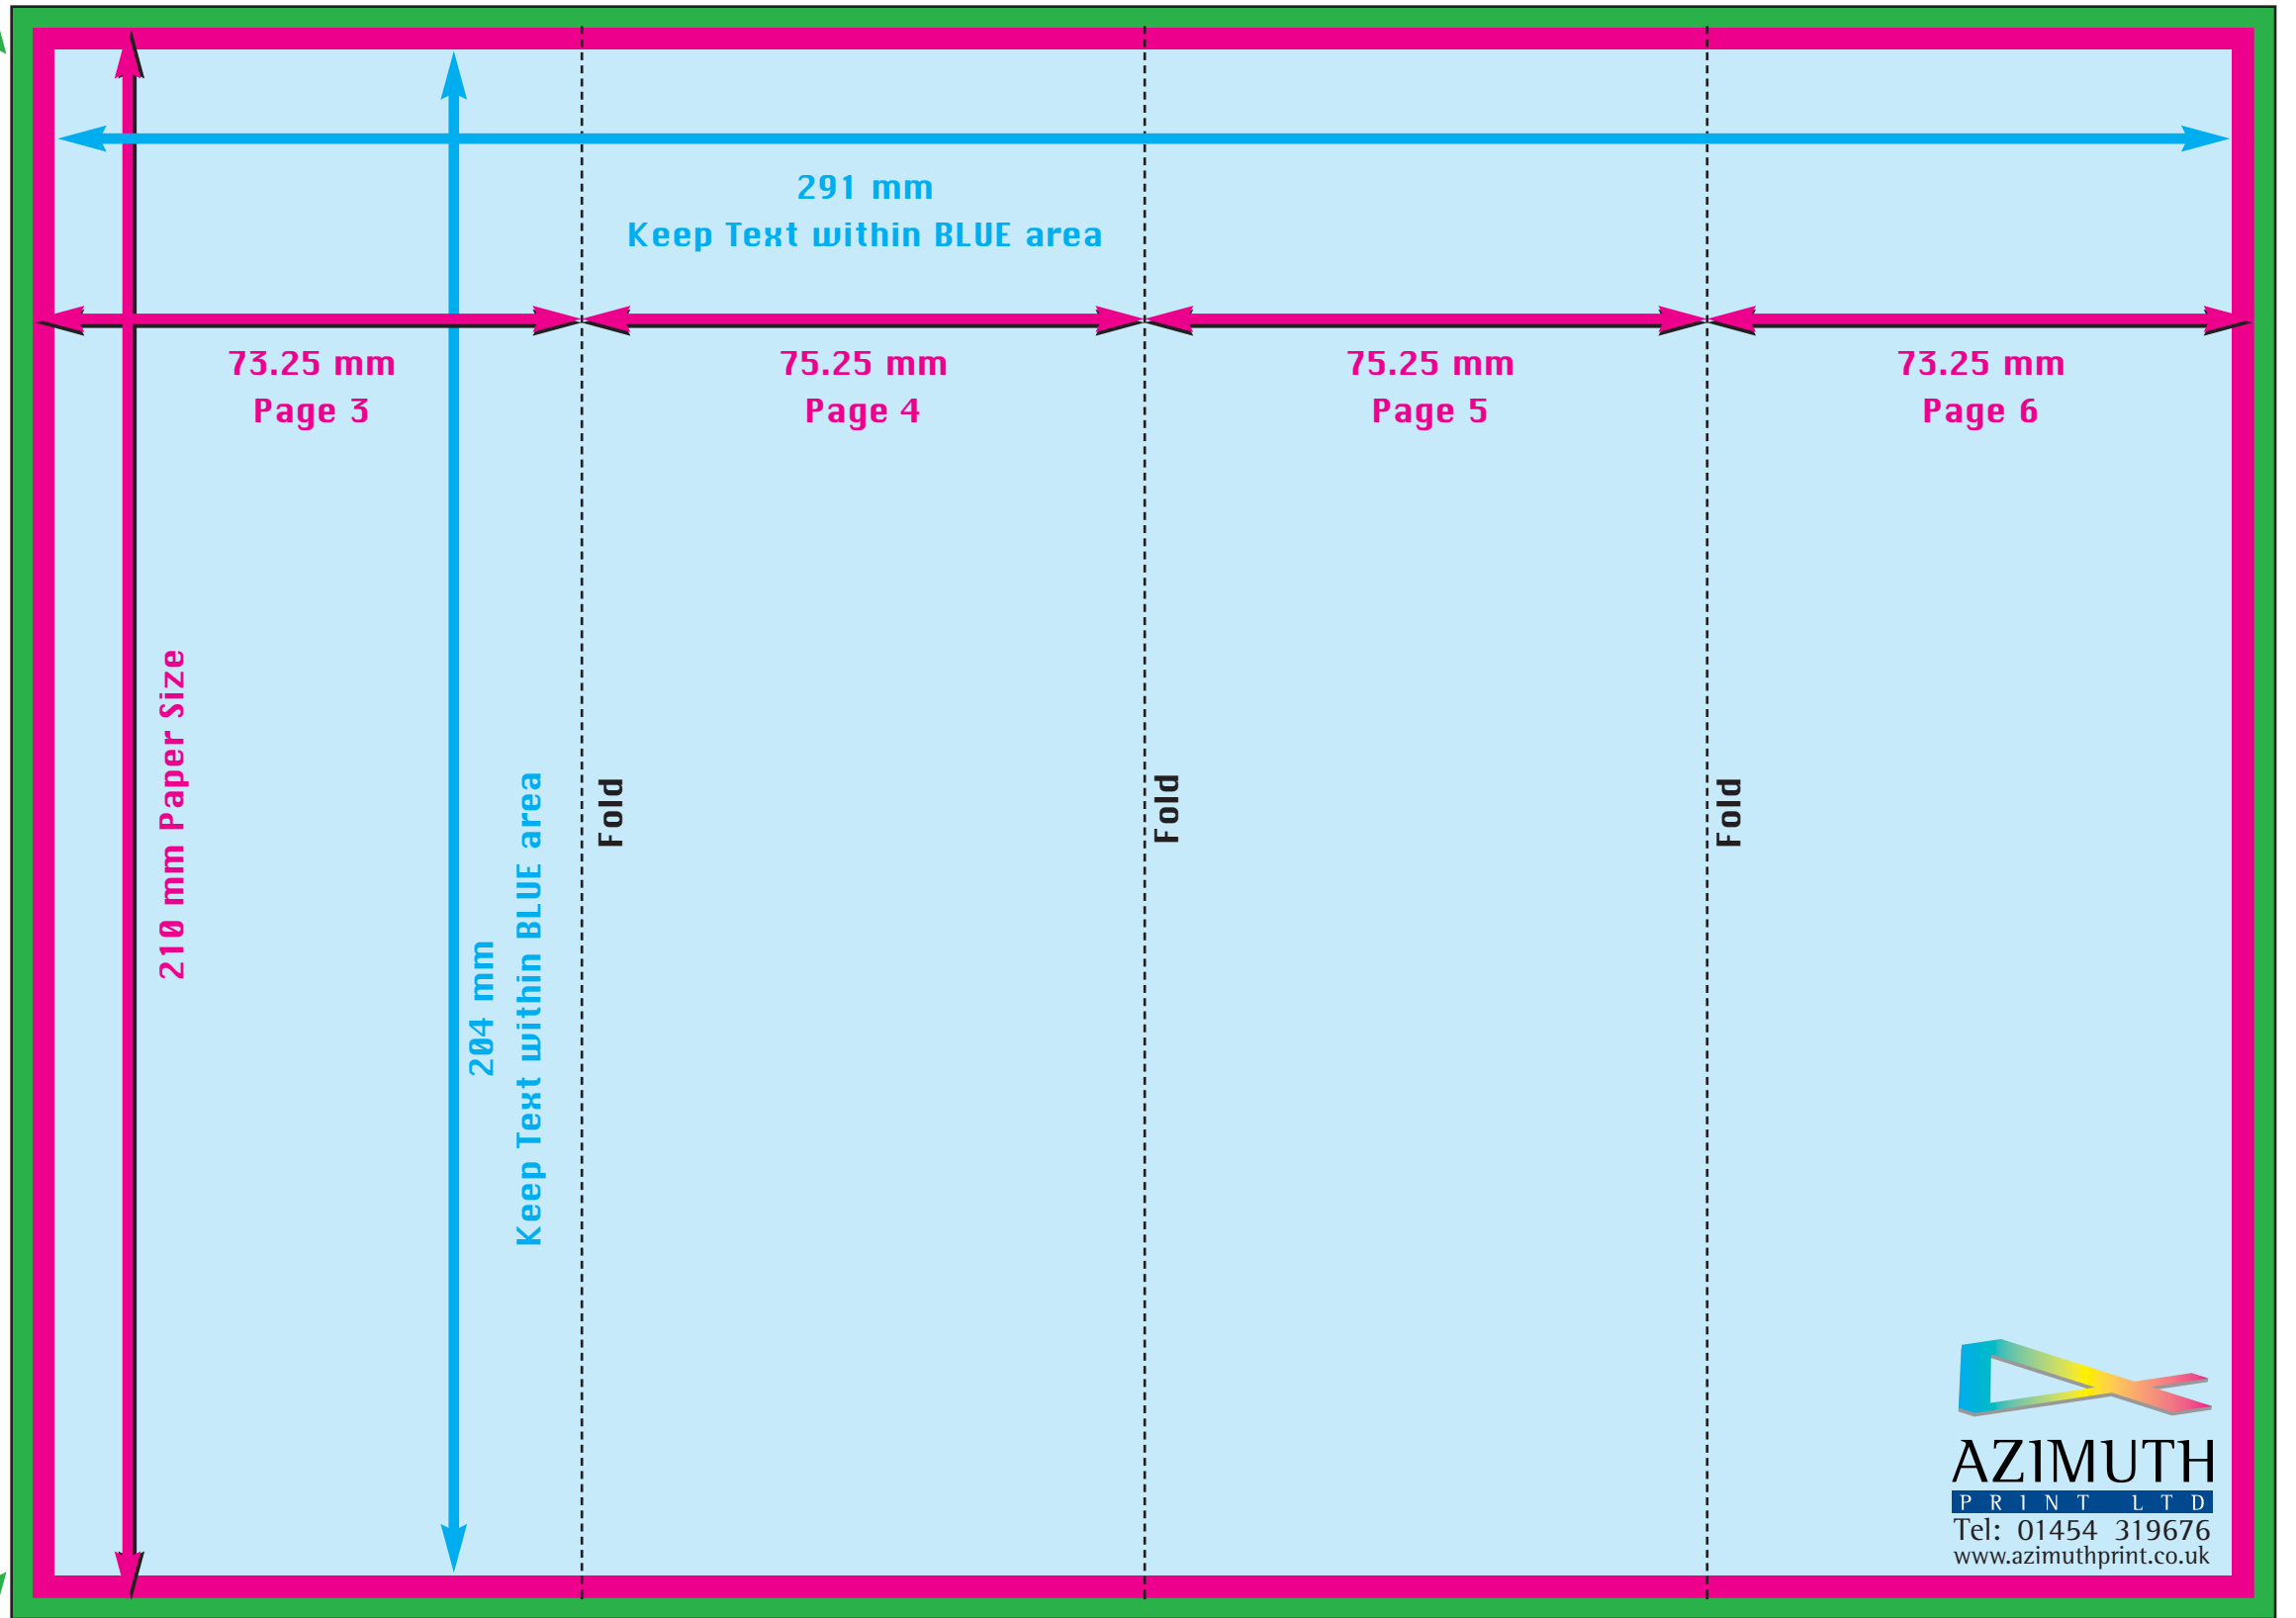

A4 Closed Gatefold - OUTER

216 mm Bleed Area - This area will be trimmed from finished job

303 mm Bleed Area - This area will be trimmed from finished job

AZIMUTH
PRINT LTD
Tel: 01454 319676
www.azimuthprint.co.uk

A4 Closed Gatefold - INNER

216 mm Bleed Area - This area will be trimmed from finished job

AZIMUTH
PRINT LTD
Tel: 01454 319676
www.azimuthprint.co.uk

303 mm Bleed Area - This area will be trimmed from finished job