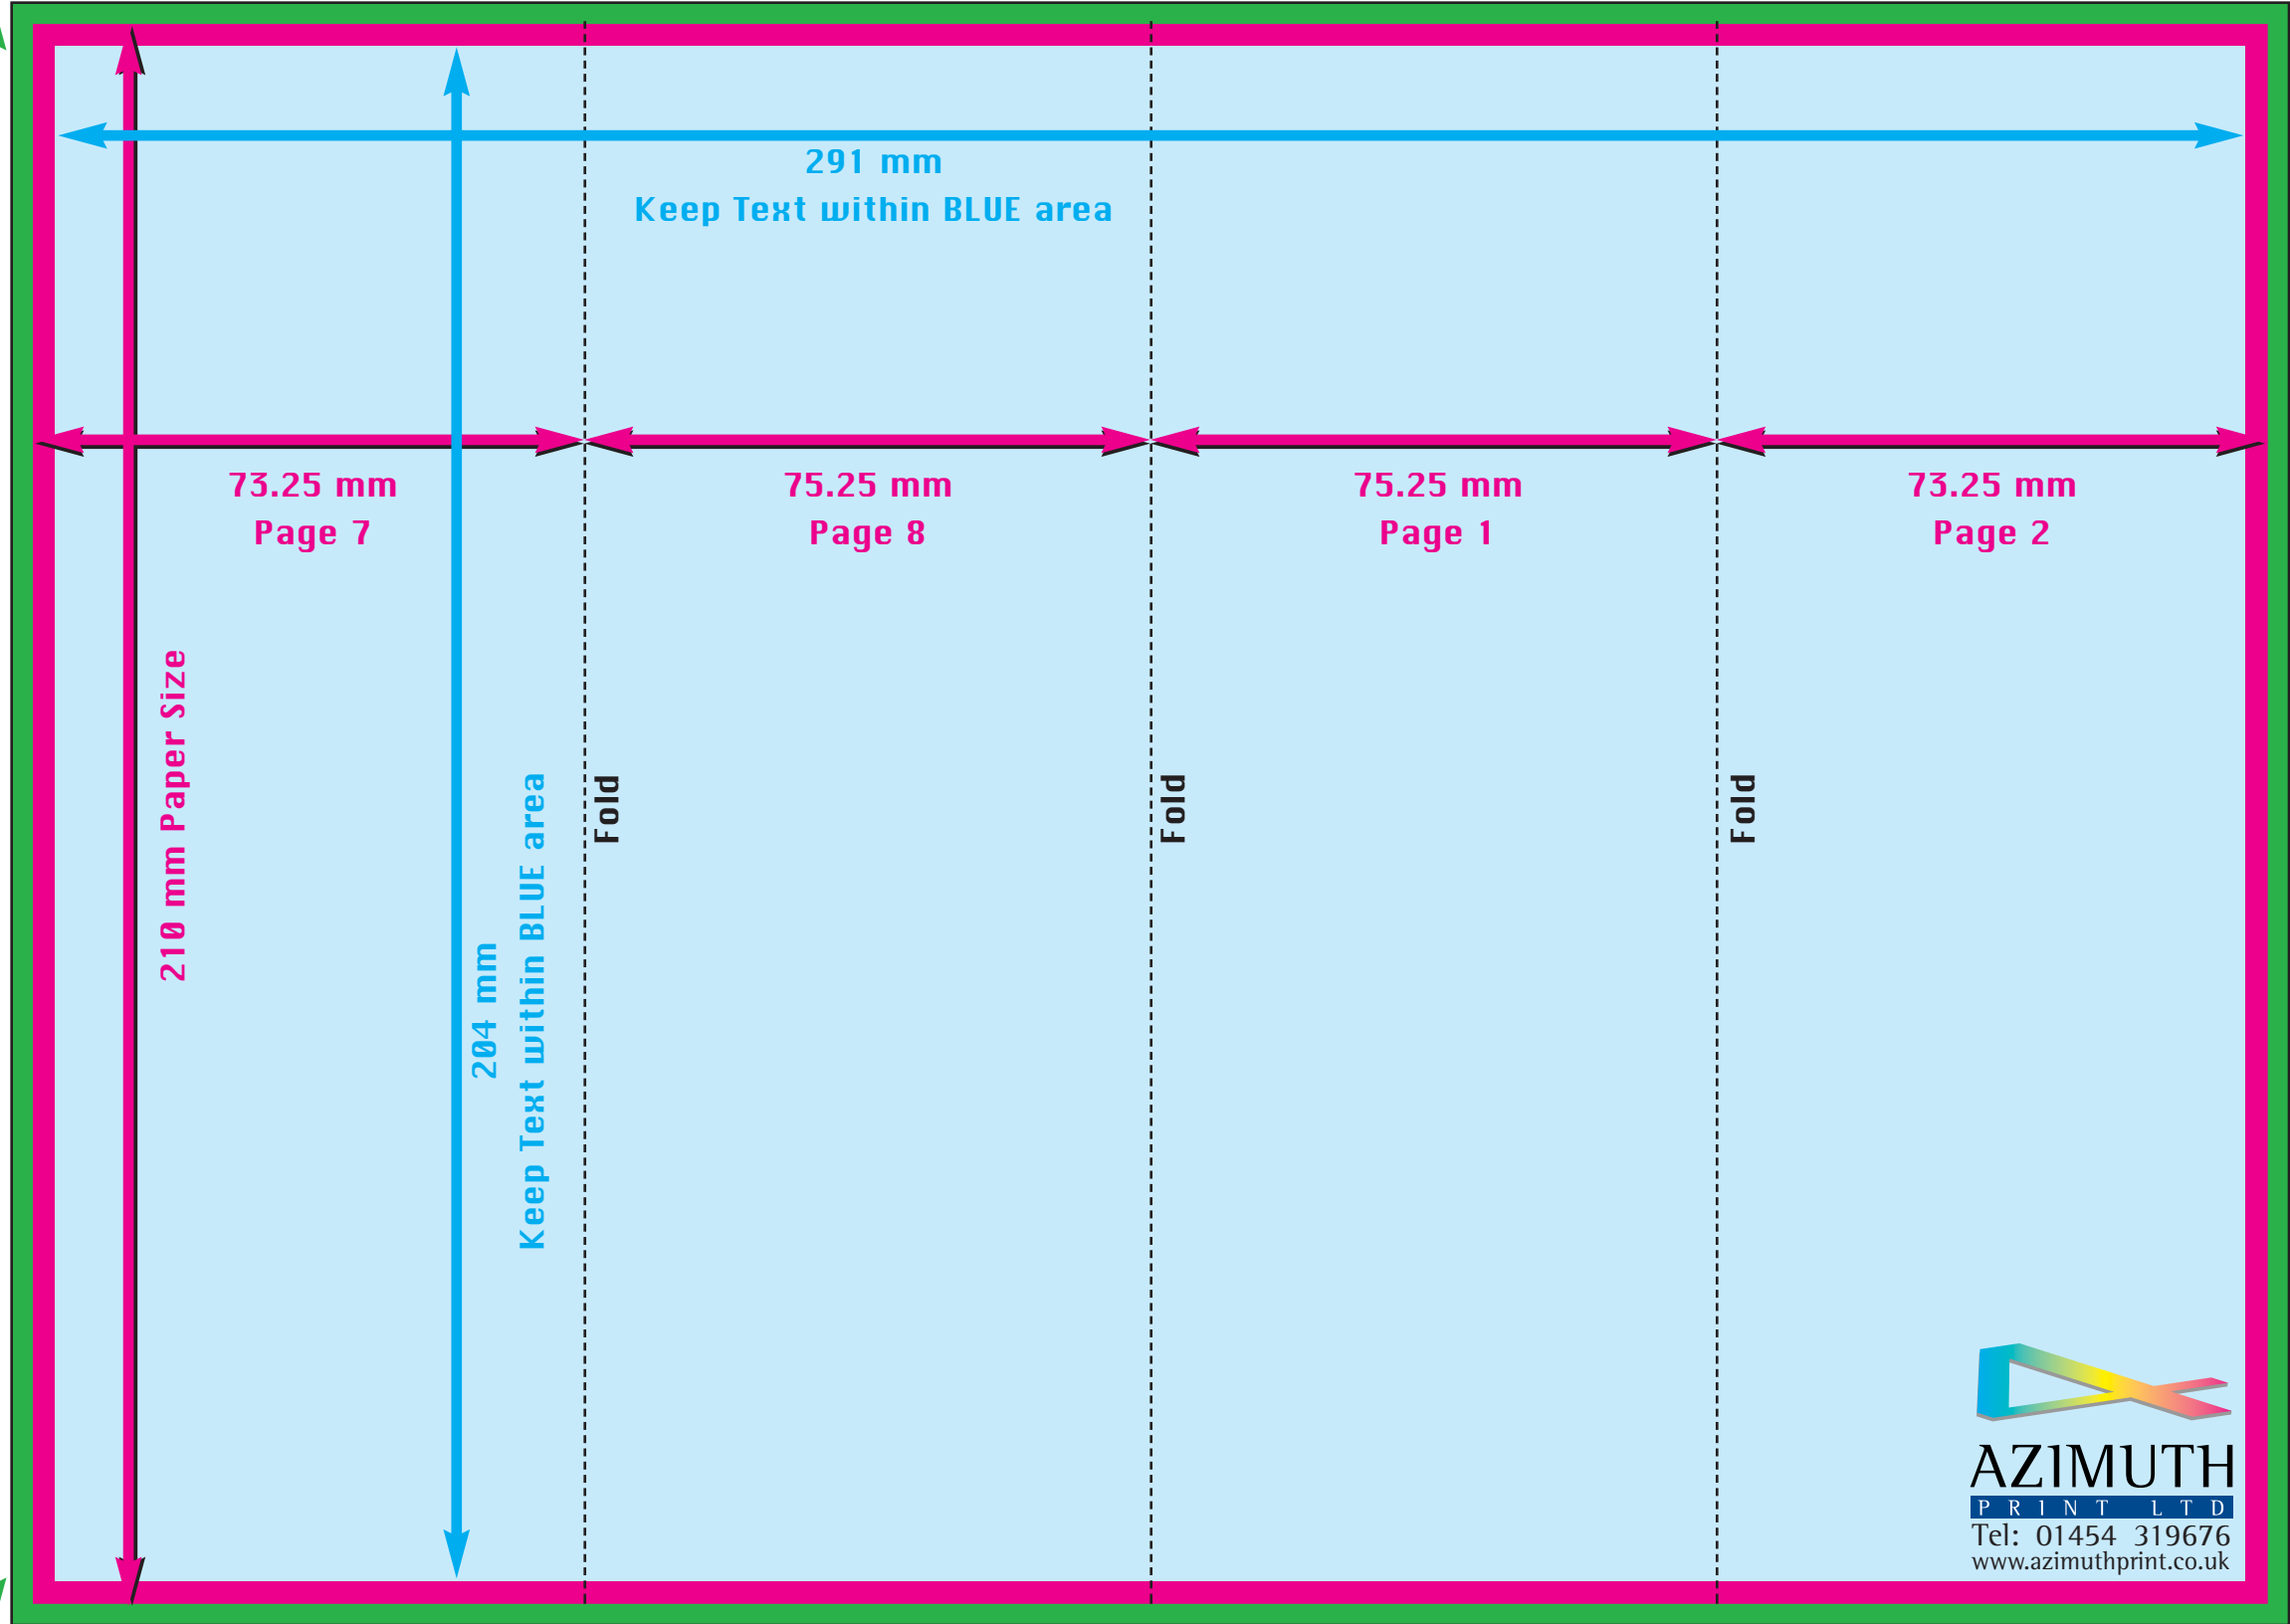

A4 Closed Gatefold - OUTER

216 mm Bleed Area - This area will be trimmed from finished job

303 mm Bleed Area - This area will be trimmed from finished job

AZIMUTH
PRINT LTD
Tel: 01454 319676
www.azimuthprint.co.uk

A4 Closed Gatefold - INNER

216 mm Bleed Area - This area will be trimmed from finished job

AZIMUTH
PRINT LTD
Tel: 01454 319676
www.azimuthprint.co.uk

303 mm Bleed Area - This area will be trimmed from finished job