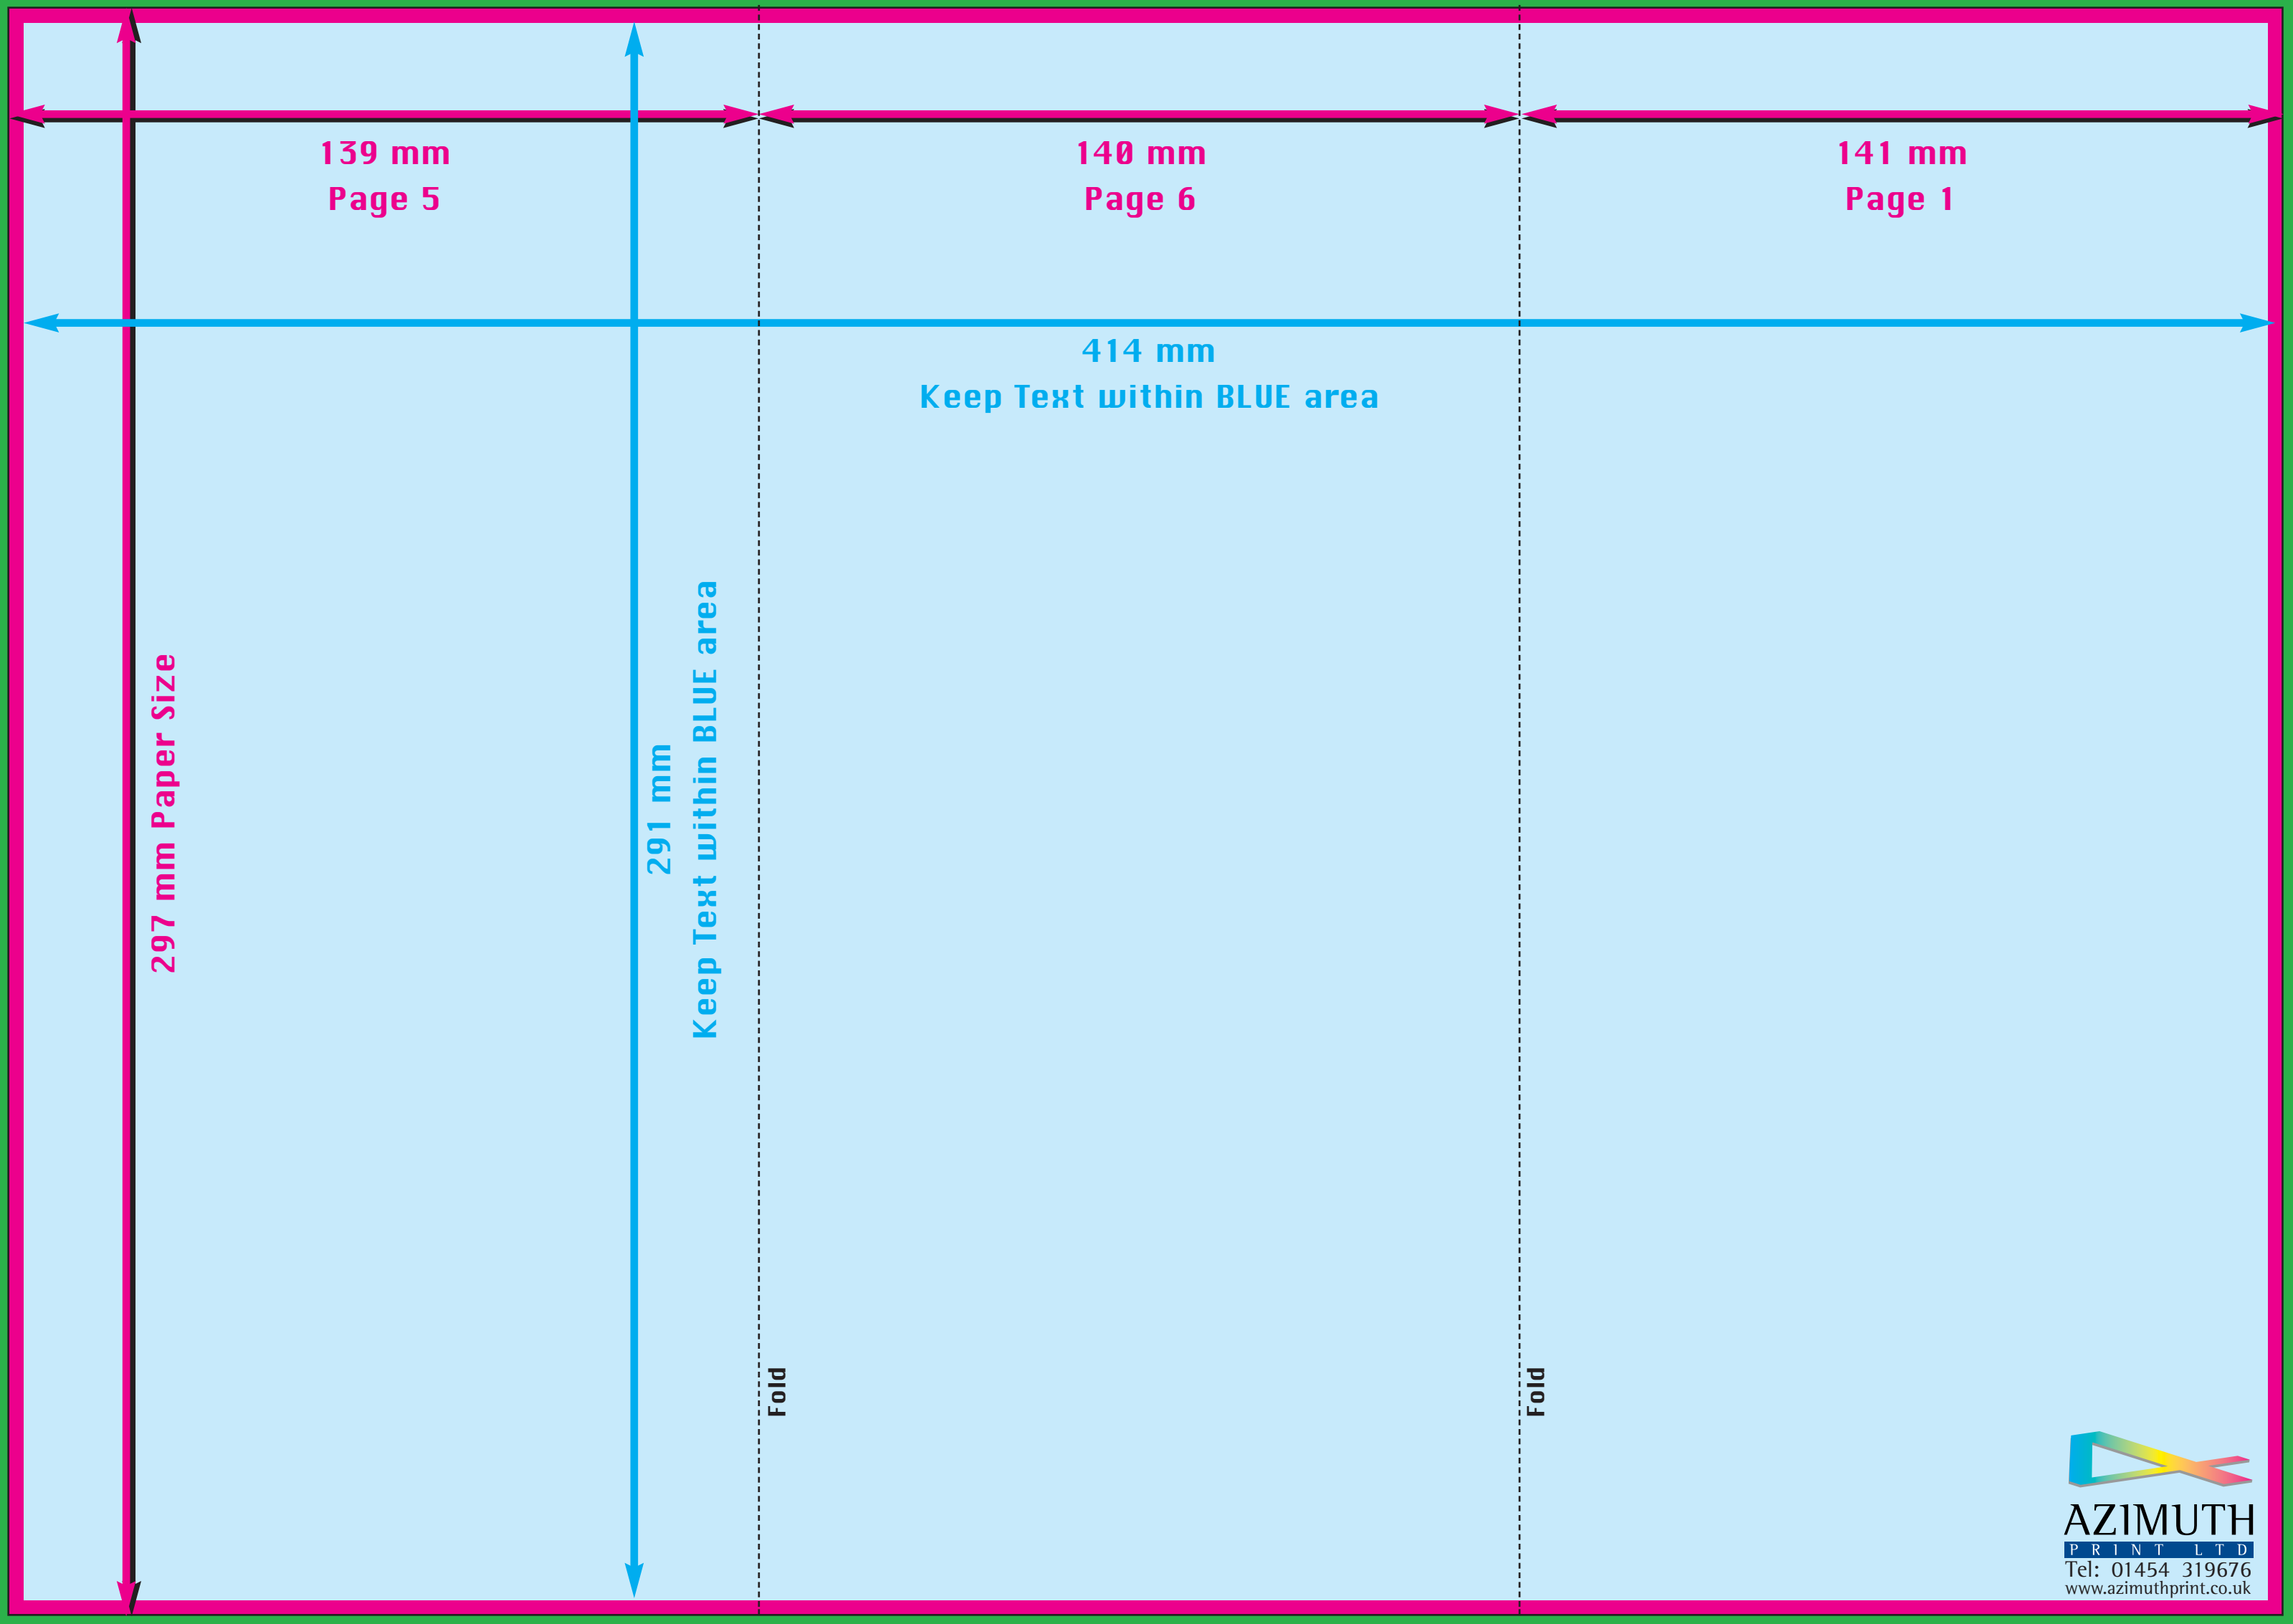

303 mm Bleed Area - This area will be trimmed from finished job

139 mm
Page 5

140 mm
Page 6

141 mm
Page 1

414 mm
Keep Text within BLUE area

297 mm Paper Size

291 mm
Keep Text within BLUE area

Fold

Fold

426 mm Bleed Area - This area will be trimmed from finished job

303 mm Bleed Area - This area will be trimmed from finished job

141 mm
Page 2

140 mm
Page 3

139 mm
Page 4

414 mm
Keep Text within BLUE area

297 mm Paper Size

291 mm
Keep Text within BLUE area

Fold

Fold

426 mm Bleed Area - This area will be trimmed from finished job