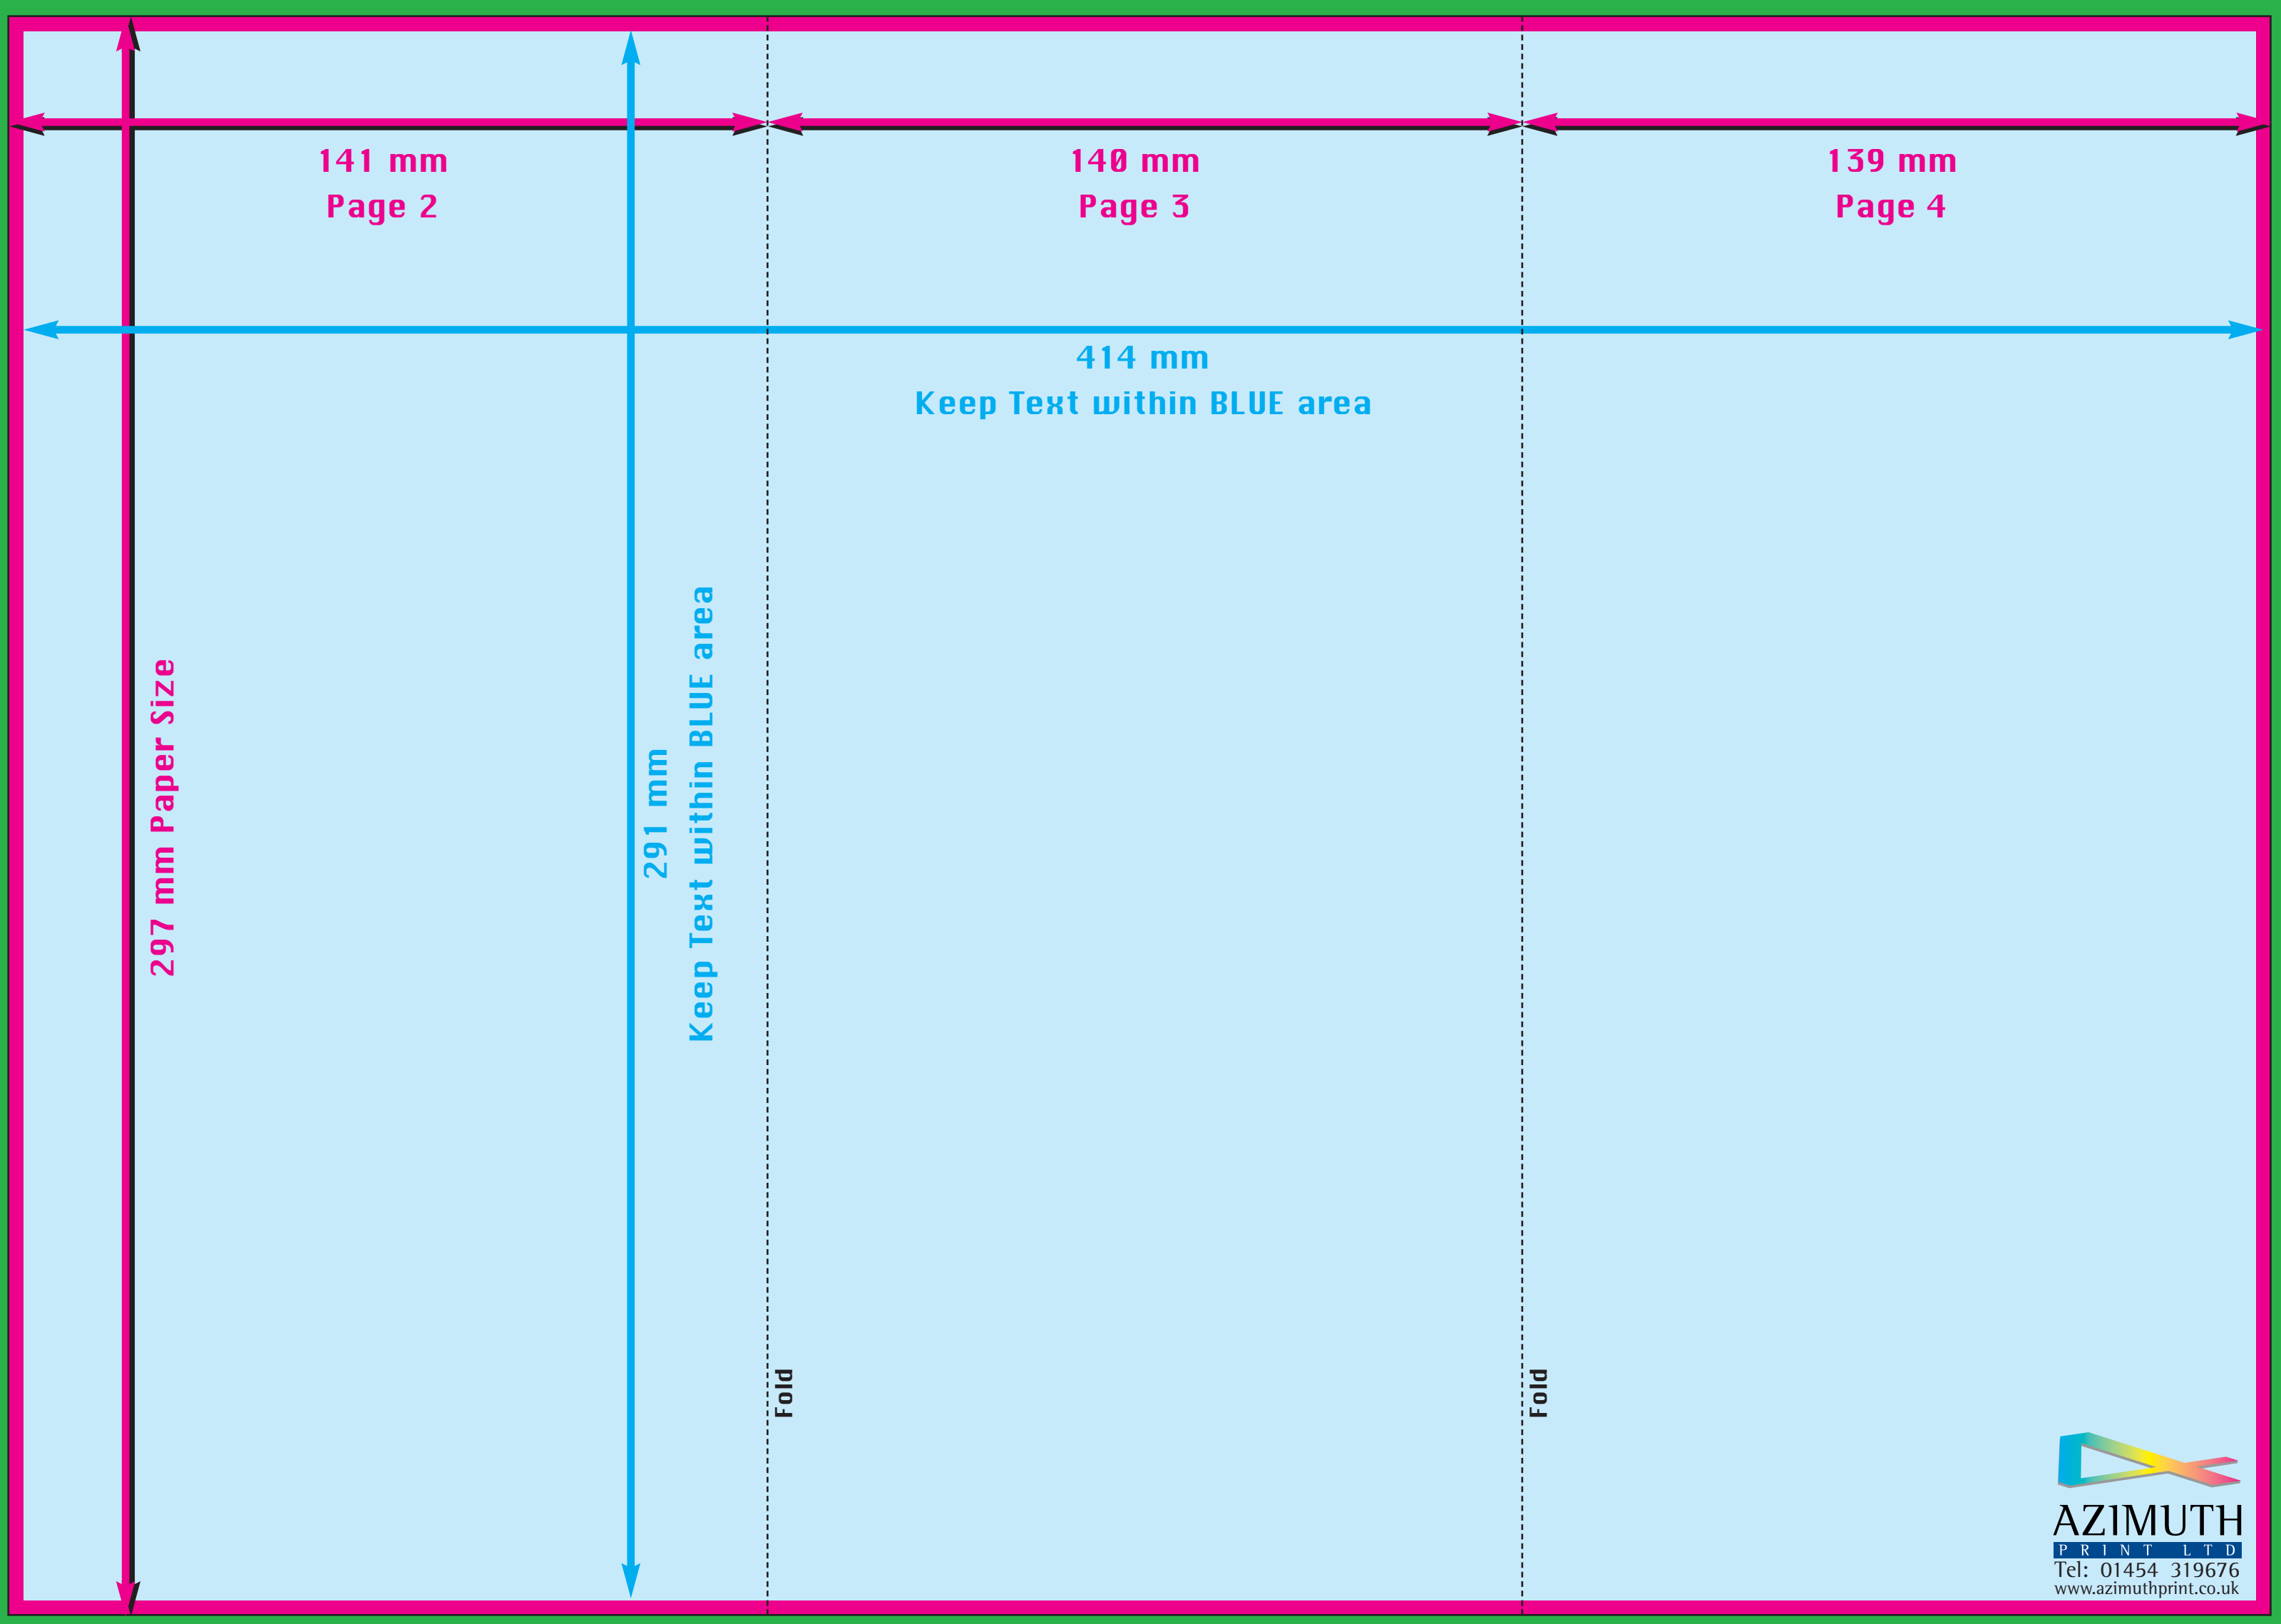

303 mm Bleed Area - This area will be trimmed from finished job

139 mm
Page 5

140 mm
Page 6

141 mm
Page 1

414 mm
Keep Text within BLUE area

297 mm Paper Size

291 mm
Keep Text within BLUE area

Fold

Fold

426 mm Bleed Area - This area will be trimmed from finished job

303 mm Bleed Area - This area will be trimmed from finished job

141 mm
Page 2

140 mm
Page 3

139 mm
Page 4

414 mm
Keep Text within BLUE area

297 mm Paper Size

291 mm
Keep Text within BLUE area

Fold

Fold

426 mm Bleed Area - This area will be trimmed from finished job