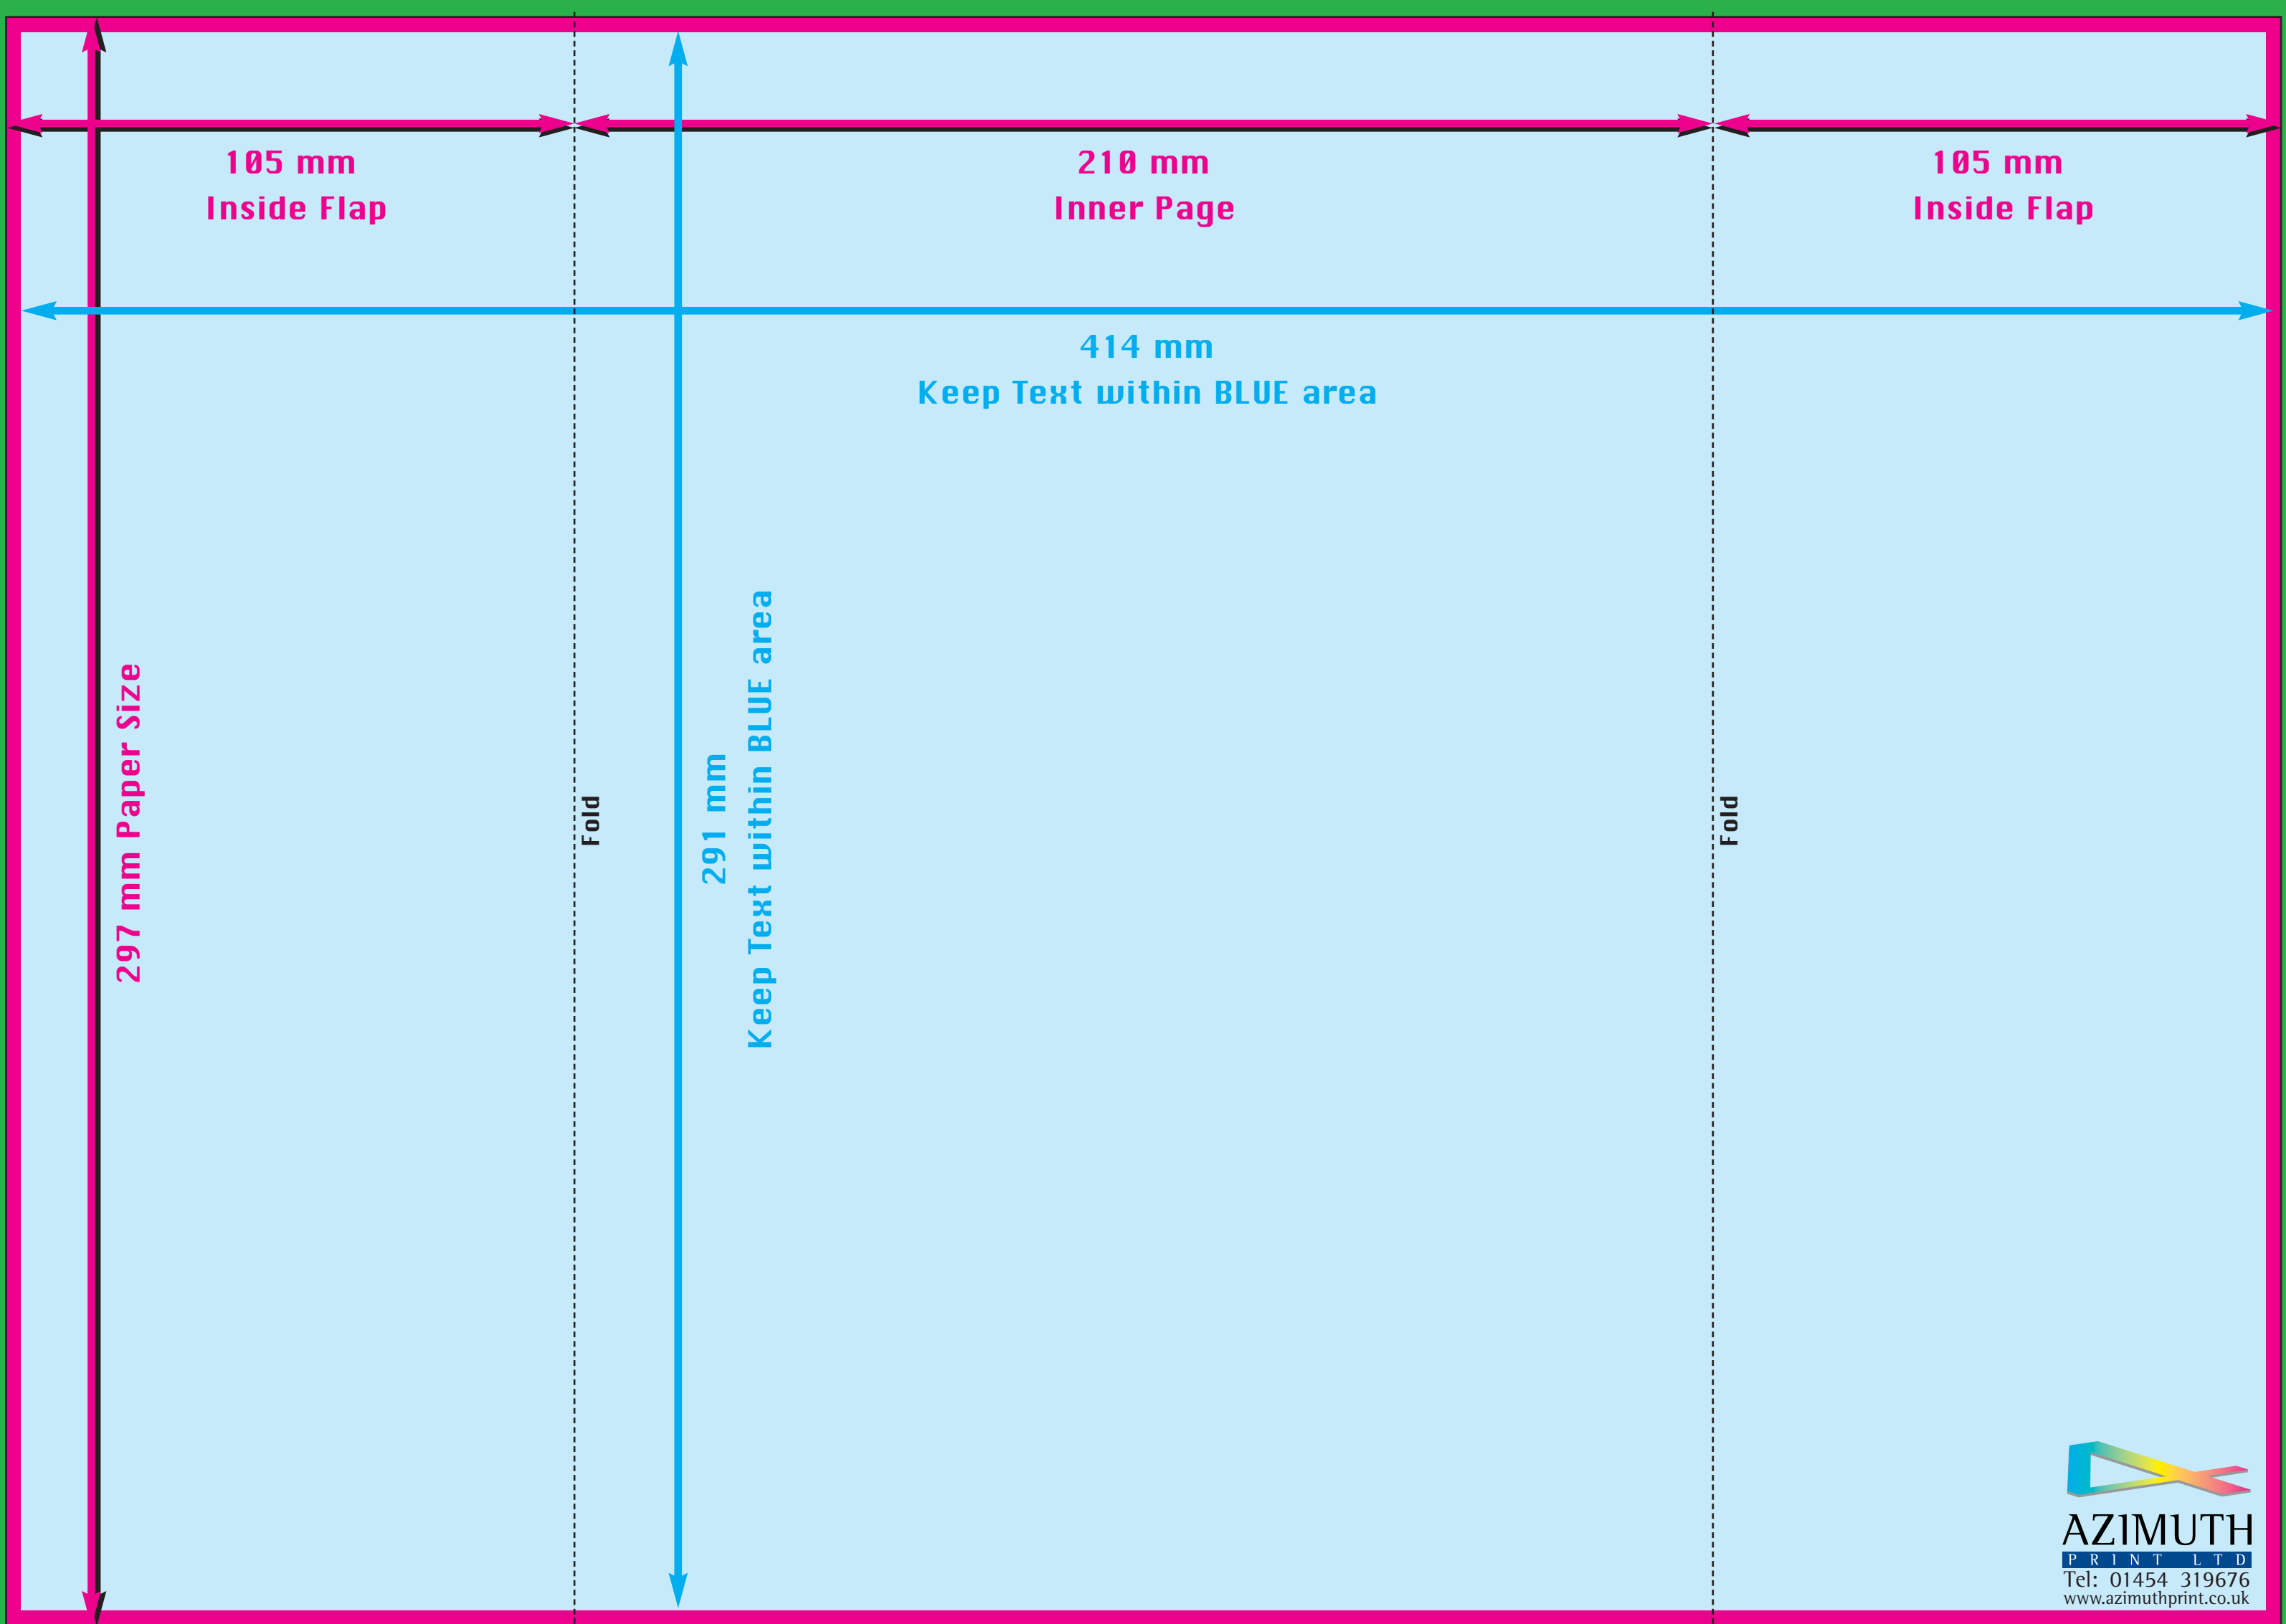

303 mm Bleed Area - This area will be trimmed from finished job

Fold

Fold

303 mm Bleed Area - This area will be trimmed from finished job

105 mm  
Inside Flap

210 mm  
Inner Page

105 mm  
Inside Flap

414 mm  
Keep Text within BLUE area

297 mm Paper Size

Fold

291 mm  
Keep Text within BLUE area

Fold

426 mm Bleed Area - This area will be trimmed from finished job