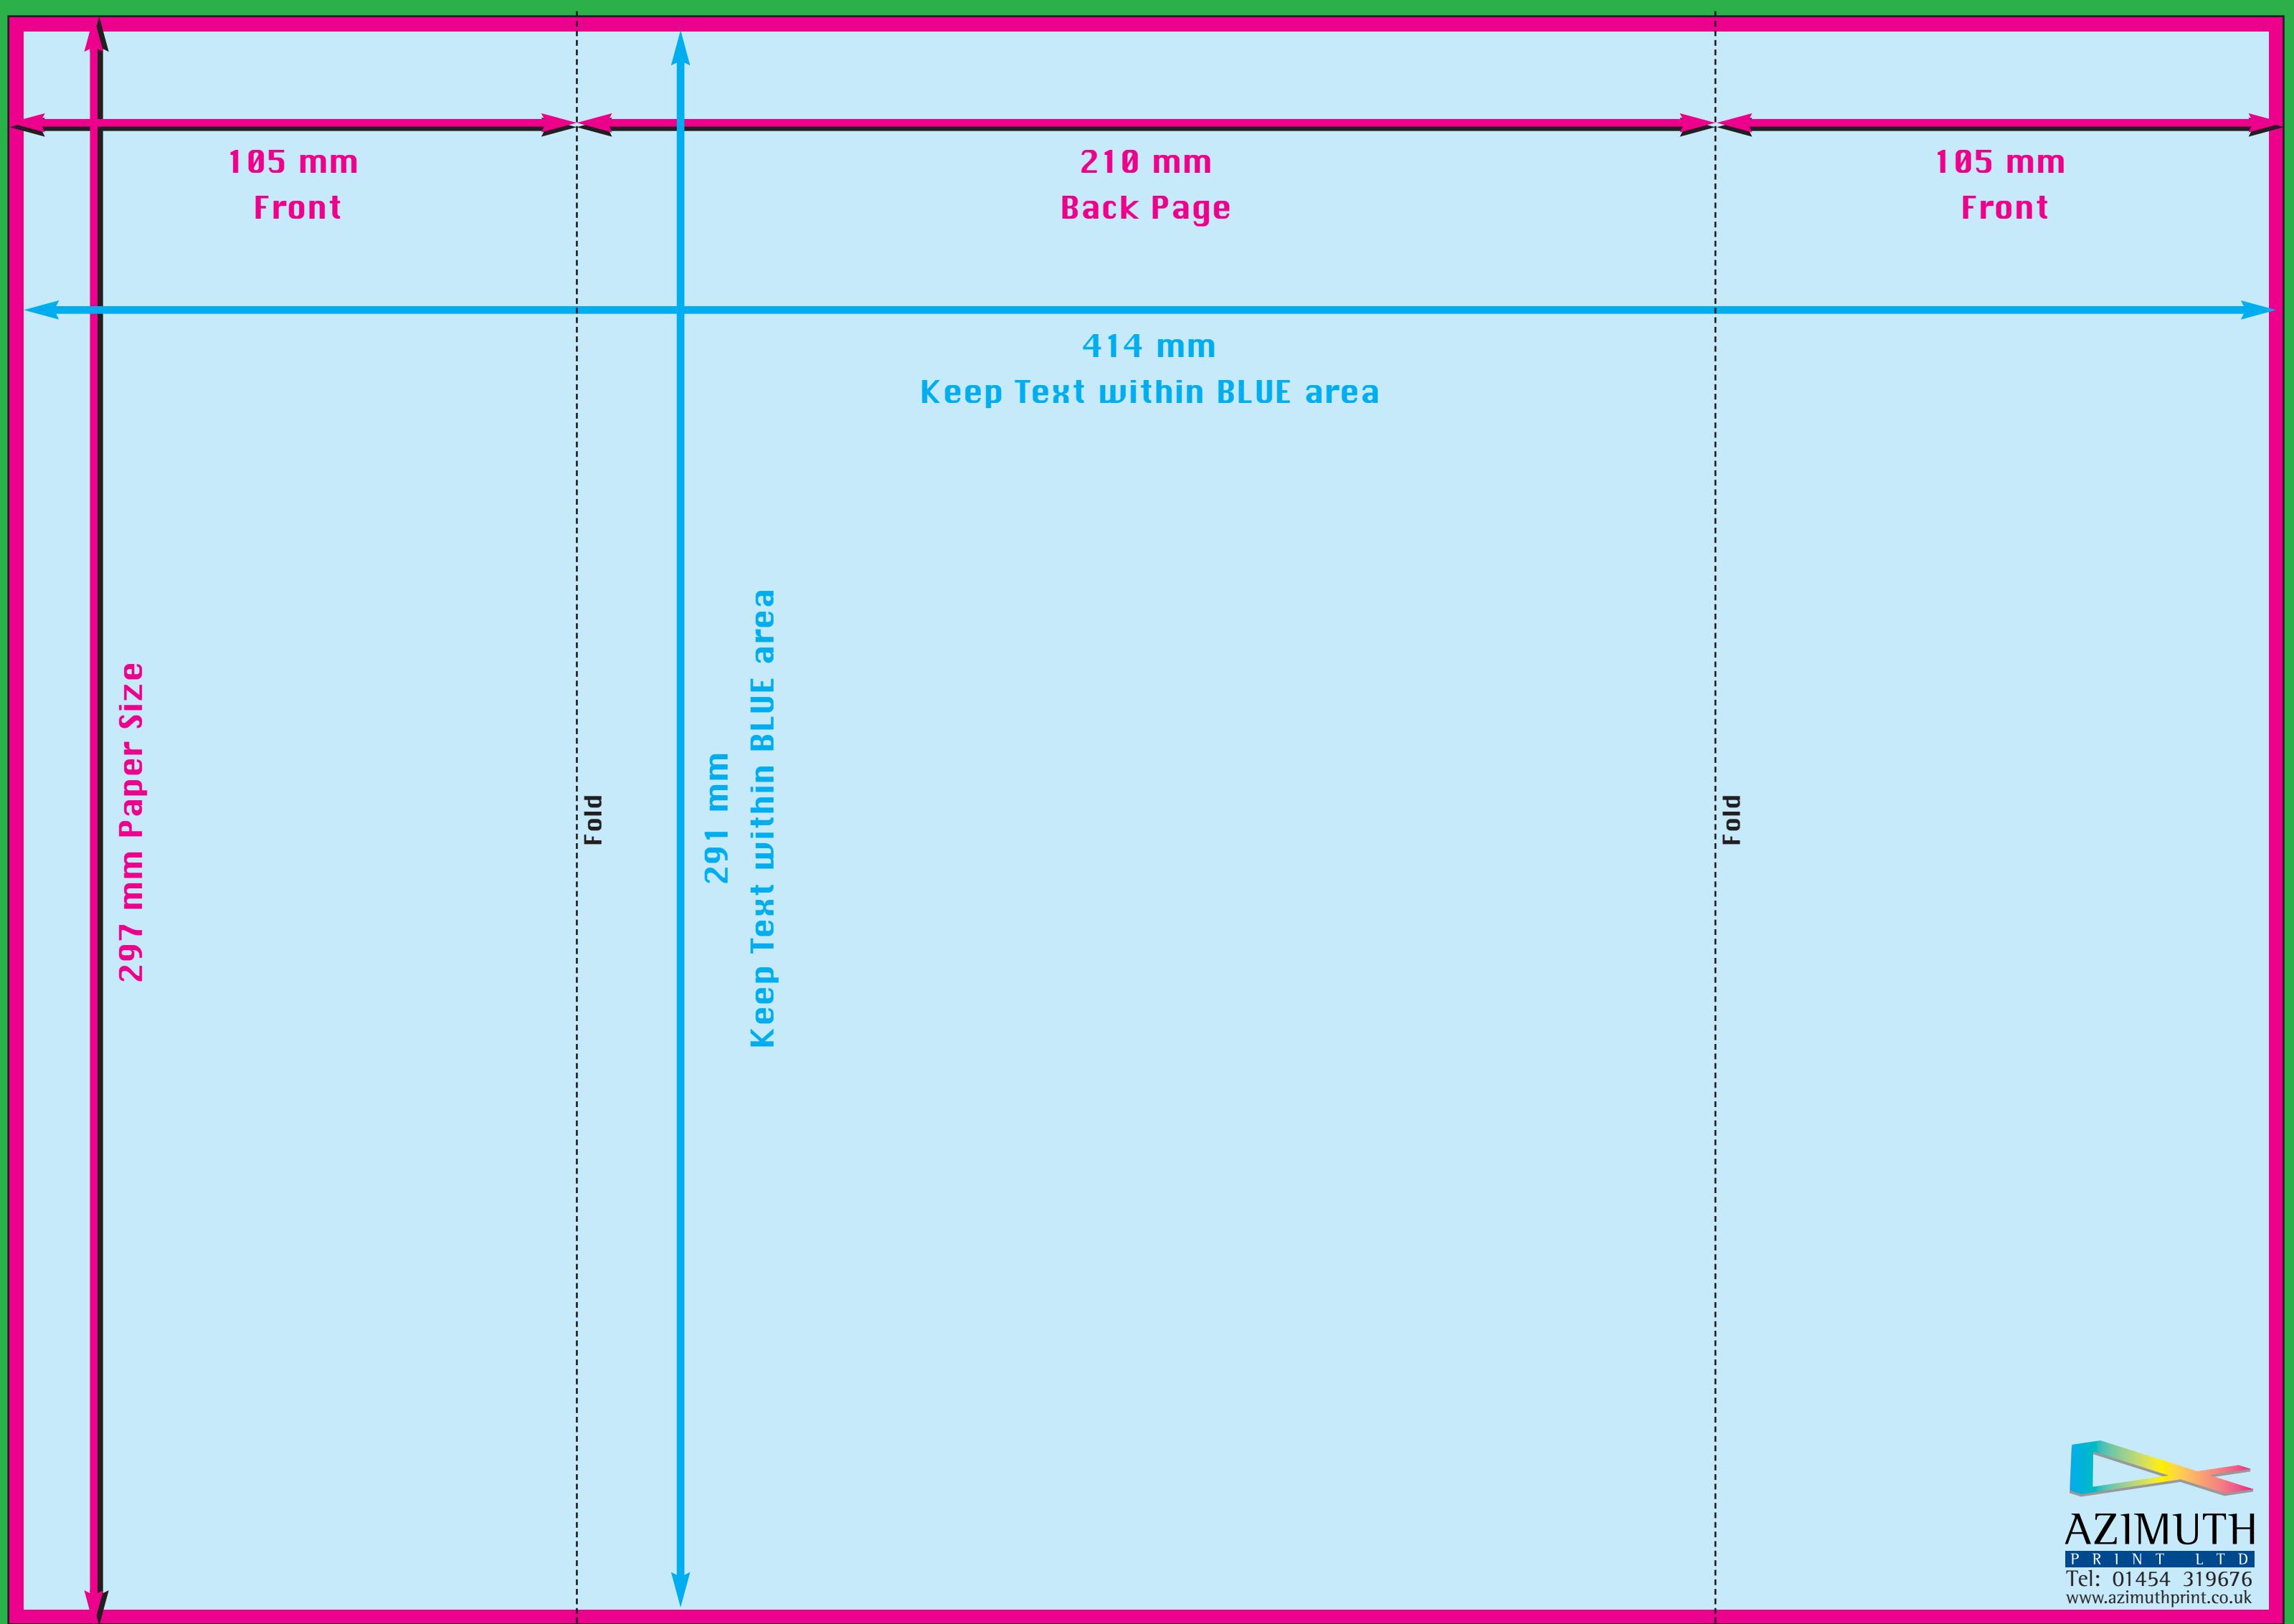

303 mm Bleed Area - This area will be trimmed from finished job

Fold

Fold

303 mm Bleed Area - This area will be trimmed from finished job

105 mm  
Inside Flap

210 mm  
Inner Page

105 mm  
Inside Flap

414 mm  
Keep Text within BLUE area

297 mm Paper Size

Fold

291 mm  
Keep Text within BLUE area

Fold

426 mm Bleed Area - This area will be trimmed from finished job