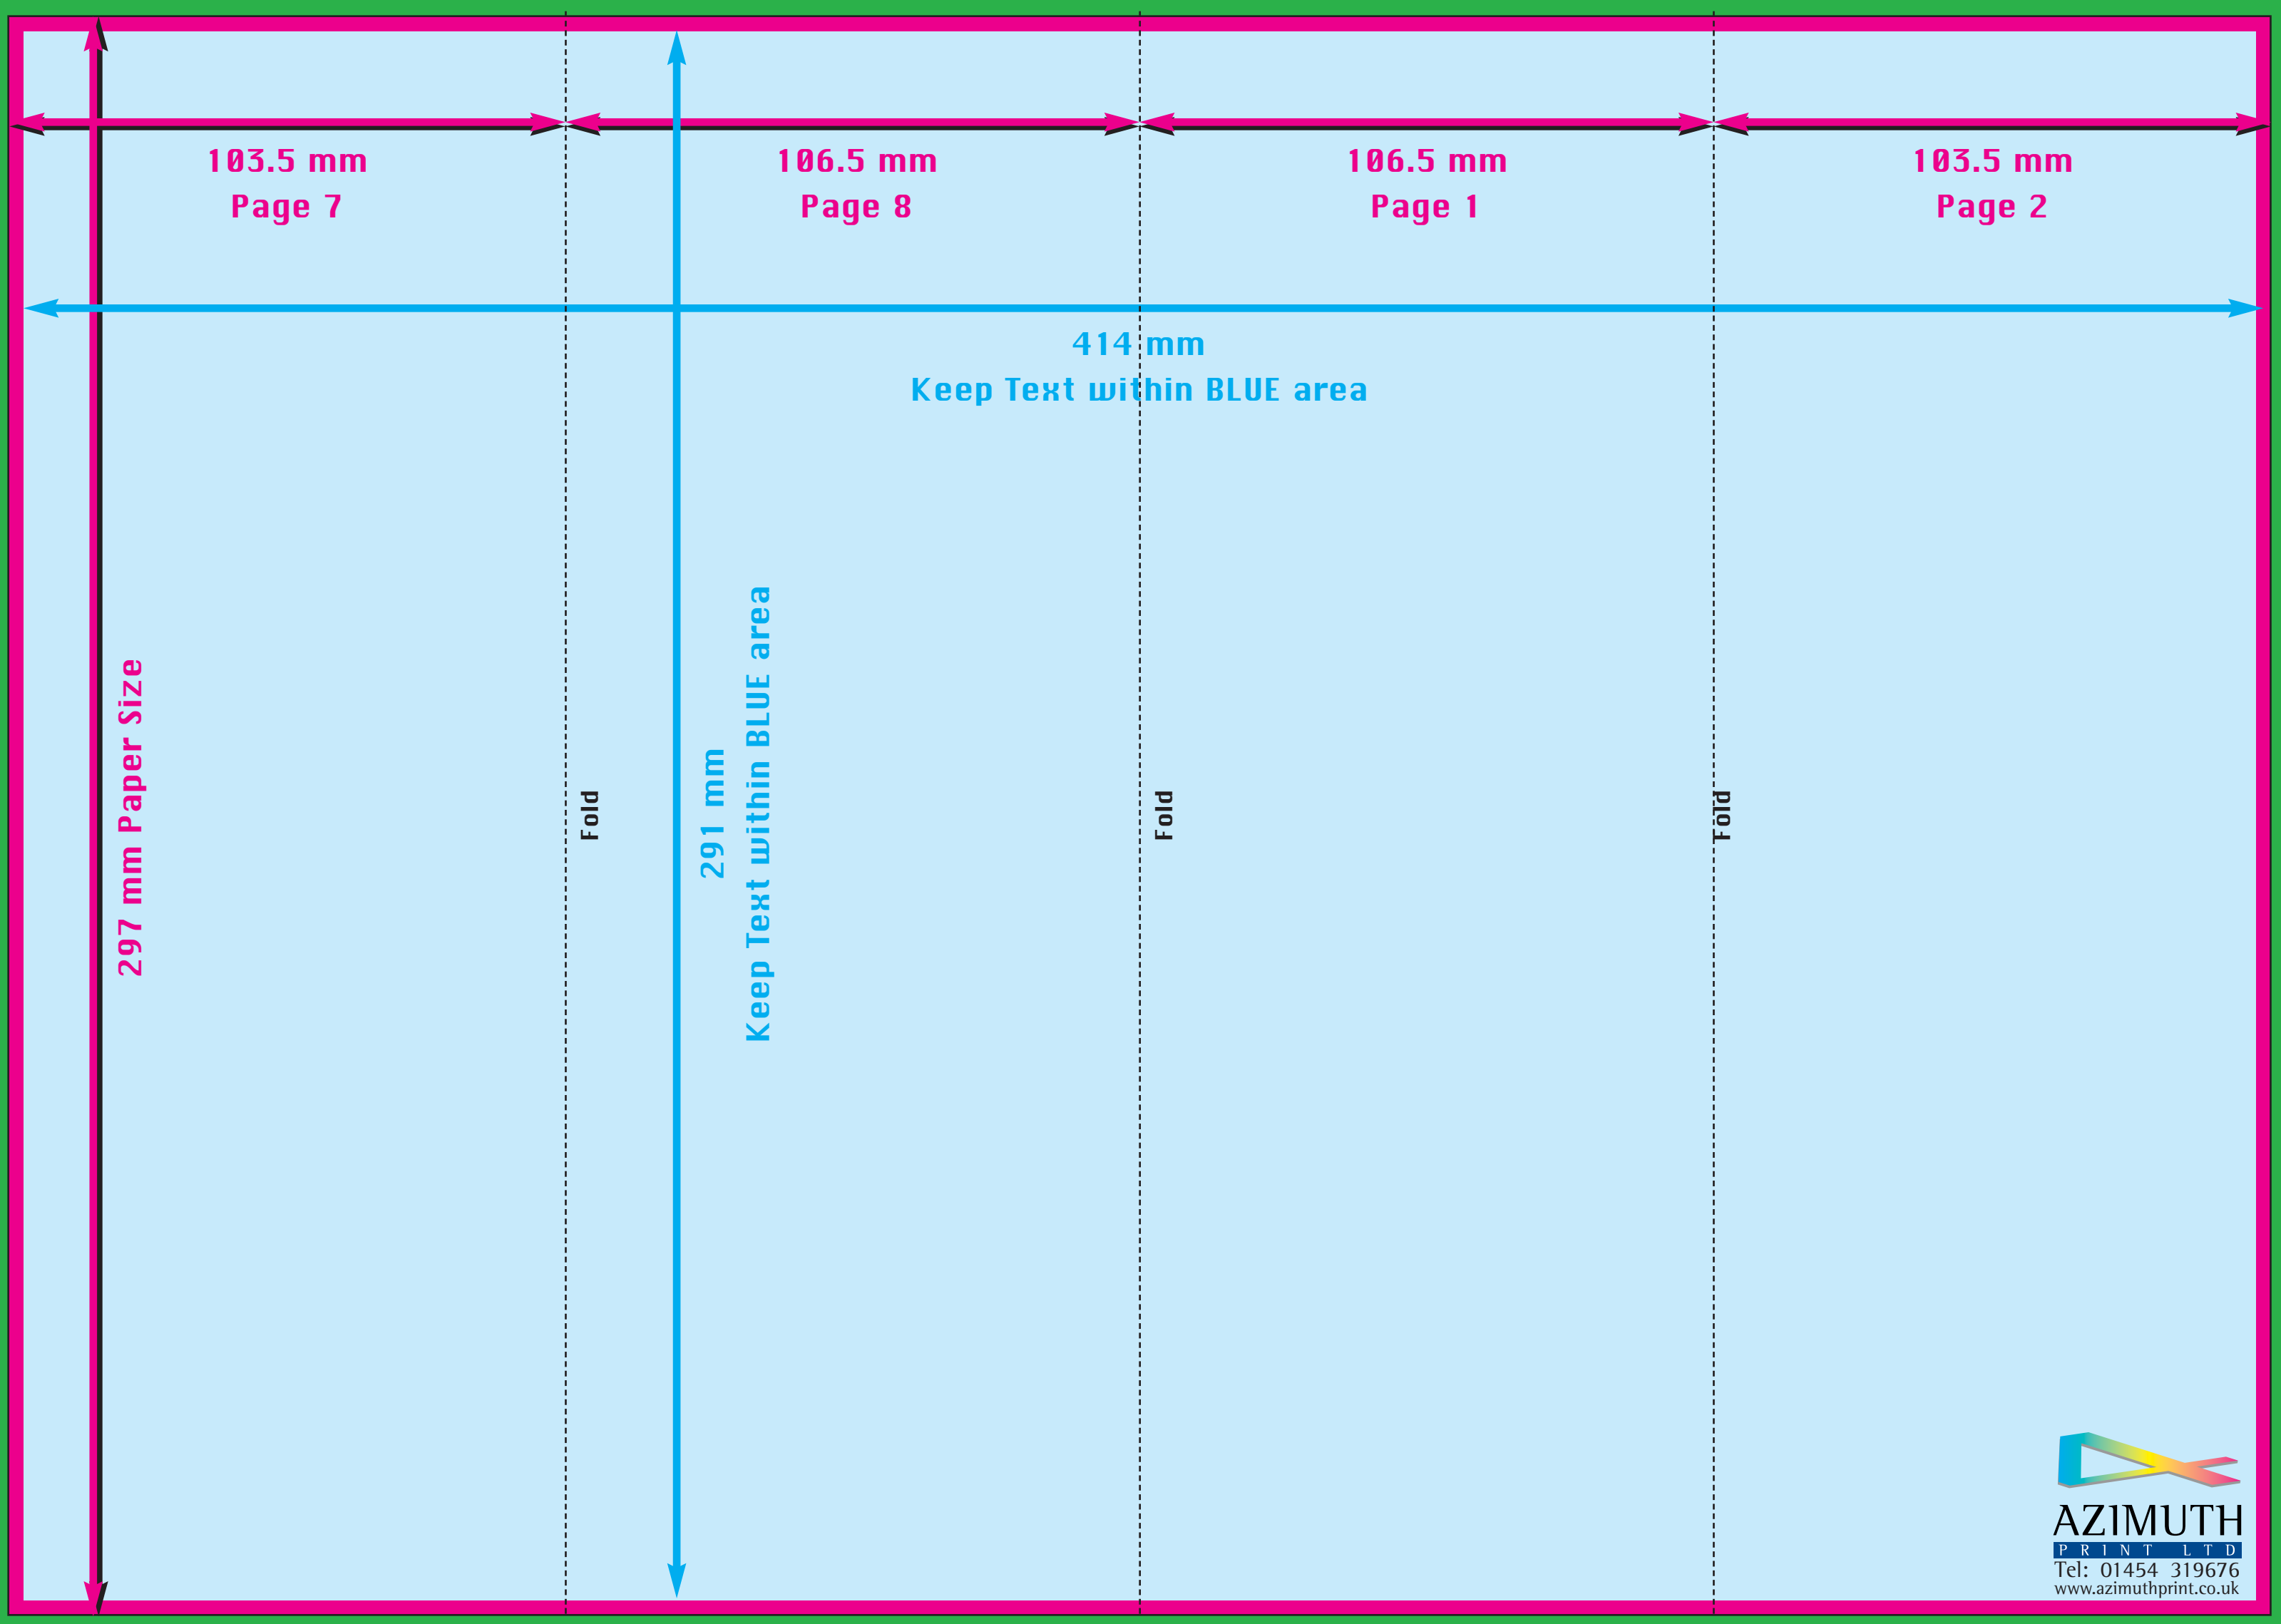

303 mm Bleed Area - This area will be trimmed from finished job

103.5 mm  
Page 7

106.5 mm  
Page 8

106.5 mm  
Page 1

103.5 mm  
Page 2

414 mm  
Keep Text within BLUE area

297 mm Paper Size

Fold

291 mm

Keep Text within BLUE area

Fold

Fold

426 mm Bleed Area - This area will be trimmed from finished job

303 mm Bleed Area - This area will be trimmed from finished job

297 mm Paper Size

103.5 mm  
Page 3

106.5 mm  
Page 4

106.5 mm  
Page 5

103.5 mm  
page 6

414 mm  
Keep Text within BLUE area

Fold

Fold

Fold

291 mm  
Keep Text within BLUE area

426 mm Bleed Area - This area will be trimmed from finished job