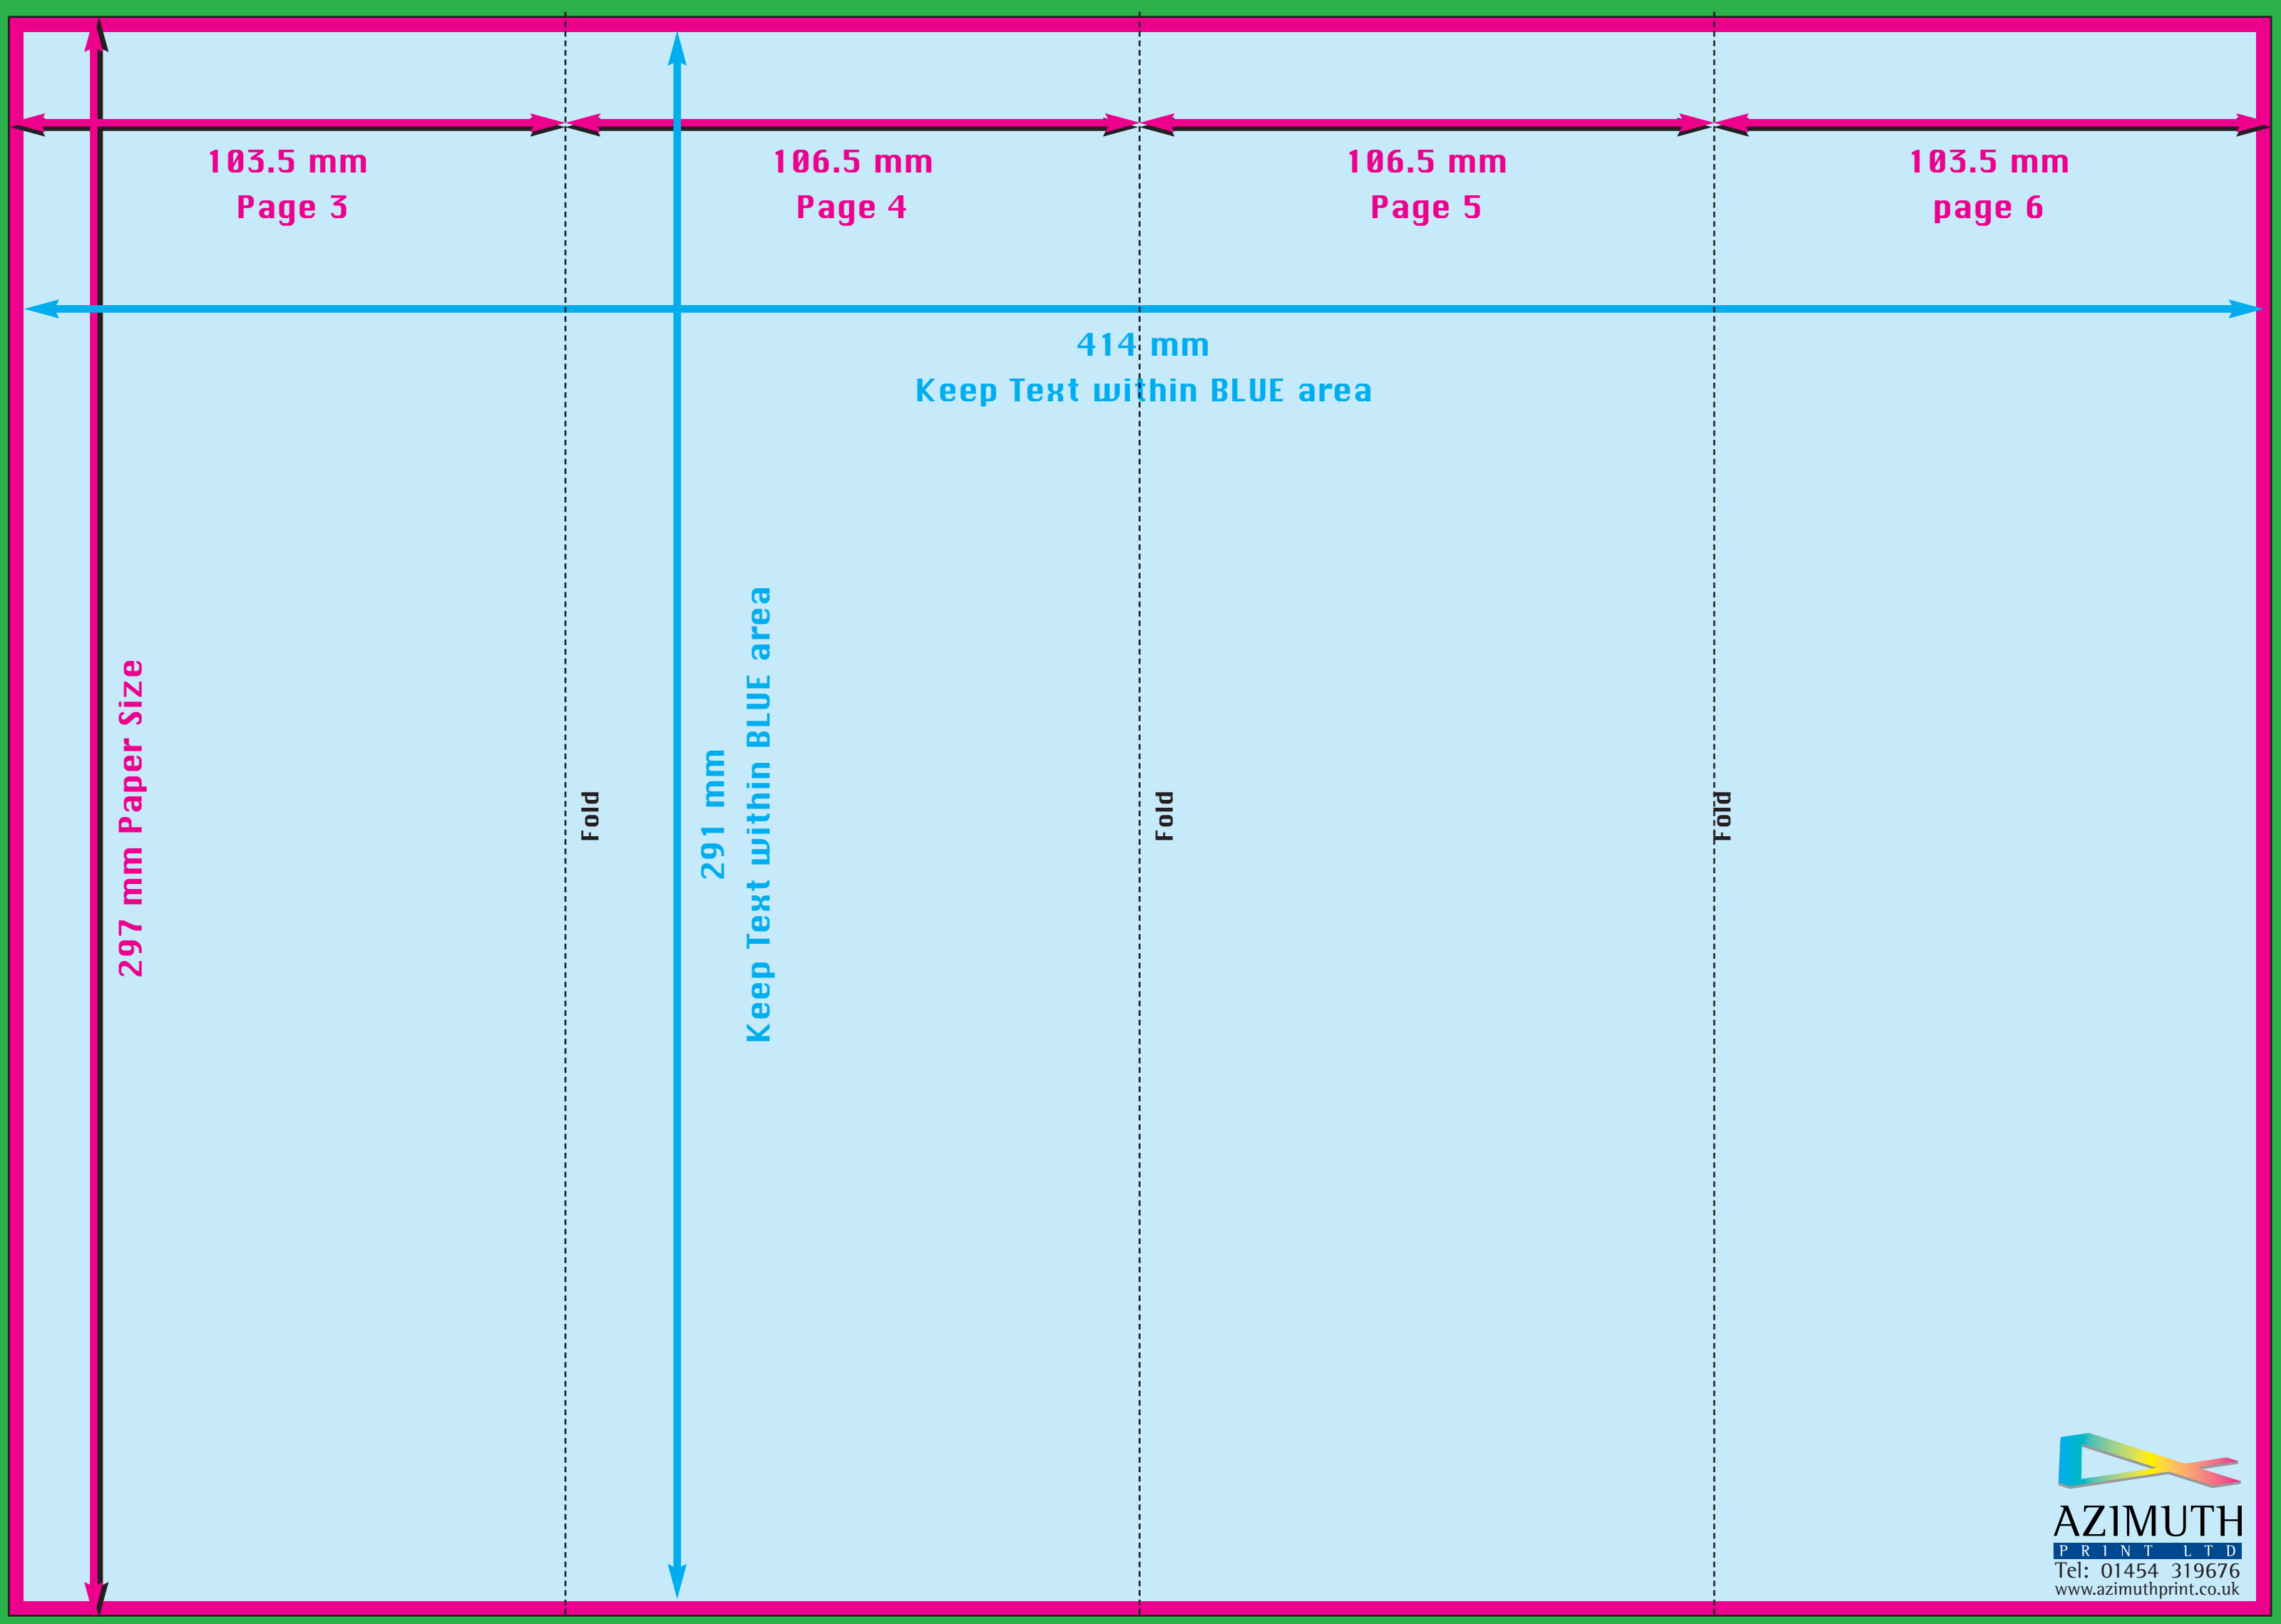

303 mm Bleed Area - This area will be trimmed from finished job

103.5 mm  
Page 7

106.5 mm  
Page 8

106.5 mm  
Page 1

103.5 mm  
Page 2

414 mm  
Keep Text within BLUE area

297 mm Paper Size

Fold

291 mm

Keep Text within BLUE area

Fold

Fold

426 mm Bleed Area - This area will be trimmed from finished job

303 mm Bleed Area - This area will be trimmed from finished job

297 mm Paper Size

103.5 mm  
Page 3

106.5 mm  
Page 4

106.5 mm  
Page 5

103.5 mm  
page 6

414 mm  
Keep Text within BLUE area

Fold

Fold

Fold

291 mm  
Keep Text within BLUE area

426 mm Bleed Area - This area will be trimmed from finished job